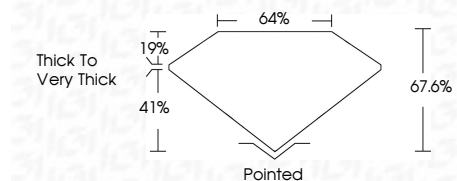

ELECTRONIC COPY

LG639434415
Report verification at igi.org

June 26, 2024
IGI Report Number **LG639434415**
Description **LABORATORY GROWN DIAMOND**
Shape and Cutting Style **CUT CORNERED SQUARE
MODIFIED BRILLIANT**
Measurements **5.44 X 5.25 X 3.55 MM**

GRADING RESULTS
Carat Weight **1.00 CARAT**
Color Grade **D**
Clarity Grade **VVS 2**

ADDITIONAL GRADING INFORMATION
Polish **EXCELLENT**
Symmetry **EXCELLENT**
Fluorescence **NONE**
Inscription(s) **IGI LG639434415**
Comments: This Laboratory Grown Diamond was created by Chemical Vapor Deposition (CVD) growth process. Type IIa

June 26, 2024
IGI Report No **LG639434415**
CUT CORNERED SQUARE MODIFIED BRILLIANT
5.44 X 5.25 X 3.55 MM
Carat Weight **1.00 CARAT**
Color Grade **D**
Clarity Grade **VVS 2**
Depth **41%**
Table **19%**
Girdle **Thick To Very Thick**
Culet **Pointed**
Polish **EXCELLENT**
Symmetry **EXCELLENT**
Fluorescence **NONE**
Inscription(s) **IGI LG639434415**
Comments: This Laboratory Grown Diamond was created by Chemical Vapor Deposition (CVD) growth process. Type IIa