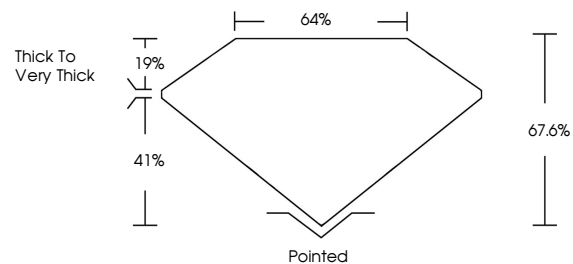

PROPORTIONS