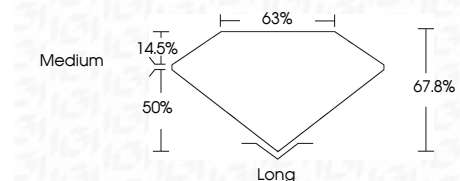

ELECTRONIC COPY

LG639439798
Report verification at igi.org

June 19, 2024
IGI Report Number **LG639439798**
Description **LABORATORY GROWN DIAMOND**
Shape and Cutting Style **EMERALD CUT**
Measurements **7.72 X 5.47 X 3.71 MM**

GRADING RESULTS
Carat Weight **1.58 CARAT**
Color Grade **E**
Clarity Grade **VVS 2**

ADDITIONAL GRADING INFORMATION
Polish **EXCELLENT**
Symmetry **EXCELLENT**
Fluorescence **NONE**
Inscription(s) **IGI LG639439798**
Comments: This Laboratory Grown Diamond was created by Chemical Vapor Deposition (CVD) growth process. Type IIa

June 19, 2024
IGI Report No. LG639439798
EMERALD CUT
7.72 X 5.47 X 3.71 MM
1.58 CARAT
E
VVS 2
67.8%
50%
Medium
Long
EXCELLENT
EXCELLENT
NONE
IGI LG639439798
Comments: This Laboratory Grown Diamond was created by Chemical Vapor Deposition (CVD) growth process. Type IIa

June 19, 2024
IGI Report Number **LG639439798**
Description **LABORATORY GROWN DIAMOND**
Shape and Cutting Style **EMERALD CUT**
Measurements **7.72 X 5.47 X 3.71 MM**

GRADING RESULTS
Carat Weight **1.58 CARAT**
Color Grade **E**
Clarity Grade **VVS 2**