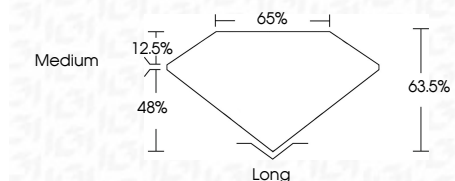

**ELECTRONIC COPY**

LG639440248  
Report verification at igi.org

June 17, 2024  
IGI Report Number **LG639440248**  
Description **LABORATORY GROWN DIAMOND**  
Shape and Cutting Style **EMERALD CUT**  
Measurements **7.80 X 5.18 X 3.29 MM**

**GRADING RESULTS**

Carat Weight **1.27 CARAT**  
Color Grade **E**  
Clarity Grade **VS 1**

**ADDITIONAL GRADING INFORMATION**

Polish **EXCELLENT**  
Symmetry **EXCELLENT**  
Fluorescence **NONE**  
Inscription(s) **IGI LG639440248**  
Comments: This Laboratory Grown Diamond was created by Chemical Vapor Deposition (CVD) growth process. Type IIa

**IGI**

June 17, 2024  
IGI Report No. **LG639440248**  
**EMERALD CUT**  
Carat Weight **1.27 CARAT**  
Color Grade **E**  
Clarity Grade **VS 1**  
Depth **48.0%**  
Table **65%**  
Girdle **Medium**  
Culet **Long**  
Polish **EXCELLENT**  
Symmetry **EXCELLENT**  
Fluorescence **NONE**  
Inscription(s) **IGI LG639440248**

Comments: This Laboratory Grown Diamond was created by Chemical Vapor Deposition (CVD) growth process. Type IIa

**LABORATORY GROWN DIAMOND REPORT**

June 17, 2024  
IGI Report Number **LG639440248**  
Description **LABORATORY GROWN DIAMOND**  
Shape and Cutting Style **EMERALD CUT**  
Measurements **7.80 X 5.18 X 3.29 MM**