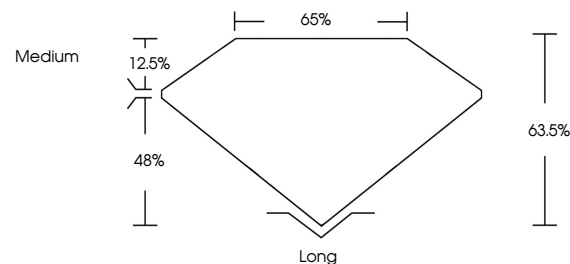

PROPORTIONS