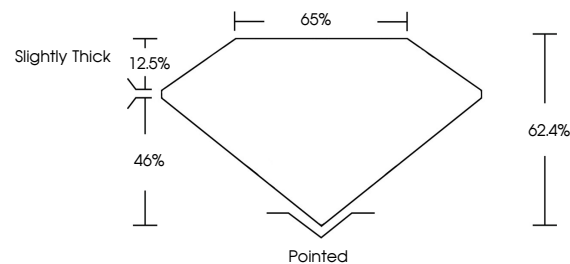

Measurements **9.64 X 6.91 X 4.31 MM**

GRADING RESULTS

Carat Weight **2.52 CARATS**
Color Grade **G**
Clarity Grade **VS 2**

ADDITIONAL GRADING INFORMATION

Polish **EXCELLENT**
Symmetry **EXCELLENT**
Fluorescence **NONE**
Inscription(s) **IGI LG639440360**
Comments: This Laboratory Grown Diamond was created by Chemical Vapor Deposition (CVD) growth process. Type IIa

June 22, 2024
IGI Report No **LG639440360**
CUT CORNERED RECT. MODIFIED BRILLIANT
9.64 X 6.91 X 4.31 MM
Carat Weight **2.52 CARATS**
Color Grade **G**
Clarity Grade **VS 2**
Table **46.4%**
Depth **62.4%**
Girdle **Slightly Thick**
Culet **Pointed**
Polish **EXCELLENT**
Symmetry **EXCELLENT**
Fluorescence **NONE**
Inscription(s) **IGI LG639440360**
Comments: This Laboratory Grown Diamond was created by Chemical Vapor Deposition (CVD) growth process. Type IIa

GRADING RESULTS

Carat Weight **2.52 CARATS**
Color Grade **G**
Clarity Grade **VS 2**

ADDITIONAL GRADING INFORMATION

Polish **EXCELLENT**
Symmetry **EXCELLENT**
Fluorescence **NONE**
Inscription(s) **IGI LG639440360**

Comments: This Laboratory Grown Diamond was created by Chemical Vapor Deposition (CVD) growth process. Type IIa

PROPORTIONS

Sample Image Used

CLARITY CHARACTERISTICS

KEY TO SYMBOLS

Red symbols indicate internal characteristics.
Green symbols indicate external characteristics.