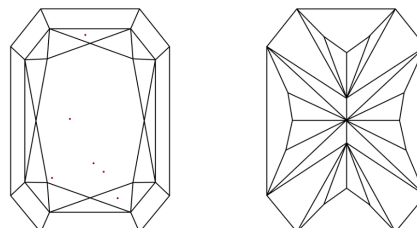

CLARITY CHARACTERISTICS

KEY TO SYMBOLS

Red symbols indicate internal characteristics.
Green symbols indicate external characteristics.

COLOR

D E F G H I J Faint Very Light Light

CLARITY

IF	VS¹⁻²	VS¹⁻²	SI¹⁻²	I¹⁻³
Internally Flawless	Very Very Slightly Included	Very Slightly Included	Slightly Included	Included