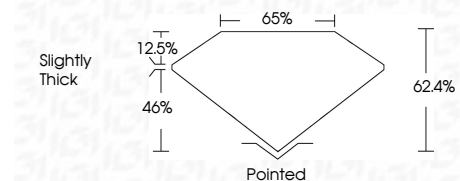

Measurements **9.64 X 6.91 X 4.31 MM**

GRADING RESULTS

Carat Weight **2.52 CARATS**
Color Grade **G**
Clarity Grade **VS 2**

ADDITIONAL GRADING INFORMATION

Polish **EXCELLENT**
Symmetry **EXCELLENT**
Fluorescence **NONE**
Inscription(s) **IGI LG639440360**
Comments: This Laboratory Grown Diamond was created by Chemical Vapor Deposition (CVD) growth process. Type IIa

June 22, 2024
IGI Report No **LG639440360**
CUT CORNERED RECT. MODIFIED BRILLIANT
9.64 X 6.91 X 4.31 MM
Carat Weight **2.52 CARATS**
Color Grade **G**
Clarity Grade **VS 2**
Table **46.4%**
Depth **62.4%**
Girdle **Slightly Thick**
Culet **Pointed**
Polish **EXCELLENT**
Symmetry **EXCELLENT**
Fluorescence **NONE**
Inscription(s) **IGI LG639440360**
Comments: This Laboratory Grown Diamond was created by Chemical Vapor Deposition (CVD) growth process. Type IIa

LABORATORY GROWN DIAMOND REPORT

June 22, 2024
IGI Report Number **LG639440360**
Description **LABORATORY GROWN DIAMOND**
Shape and Cutting Style **CUT CORNERED RECTANGULAR
MODIFIED BRILLIANT**
Measurements **9.64 X 6.91 X 4.31 MM**

GRADING RESULTS

Carat Weight **2.52 CARATS**
Color Grade **G**
Clarity Grade **VS 2**

ADDITIONAL GRADING INFORMATION

Polish **EXCELLENT**
Symmetry **EXCELLENT**
Fluorescence **NONE**
Inscription(s) **IGI LG639440360**