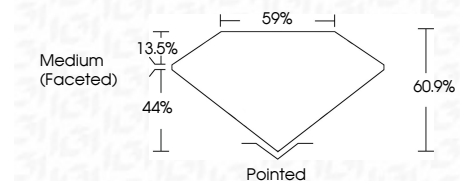

ELECTRONIC COPY

LG639446724
Report verification at igi.org

July 11, 2024
IGI Report Number **LG639446724**
Description **LABORATORY GROWN DIAMOND**
Shape and Cutting Style **OVAL BRILLIANT**
Measurements **11.87 X 8.38 X 5.10 MM**

GRADING RESULTS

Carat Weight **3.08 CARATS**
Color Grade **FANCY VIVID BLUE**
Clarity Grade **VS 1**

Sample Image Used

ADDITIONAL GRADING INFORMATION

Polish **EXCELLENT**
Symmetry **EXCELLENT**
Fluorescence **NONE**
Inscription(s) **IGI LG639446724**

Comments: This Laboratory Grown Diamond was created by Chemical Vapor Deposition (CVD) growth process. Indications of post-growth treatment.

July 11, 2024
IGI Report No **LG639446724**
OVAL BRILLIANT
Carat Weight **3.08 CARATS**
Color Grade **FANCY VIVID BLUE**
Clarity Grade **VS 1**
Depth **60.9%**
Table **59%**
Girdle **Medium (Faceted)**
Culet **Pointed**
Polish **EXCELLENT**
Symmetry **EXCELLENT**
Fluorescence **NONE**
Inscription(s) **IGI LG639446724**

GRADING RESULTS

Carat Weight **3.08 CARATS**
Color Grade **FANCY VIVID BLUE**
Clarity Grade **VS 1**

ADDITIONAL GRADING INFORMATION

Polish **EXCELLENT**
Symmetry **EXCELLENT**
Fluorescence **NONE**

Inscription(s) **IGI LG639446724**