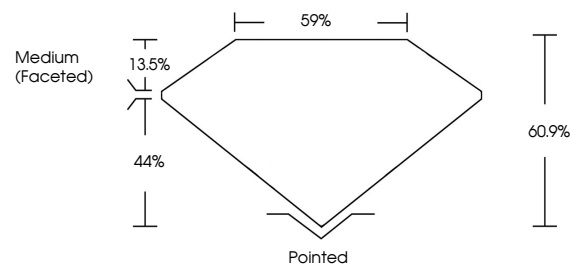

Comments: This Laboratory Grown Diamond was created by Chemical Vapor Deposition (CVD) growth process. Indications of post-growth treatment.

LABORATORY GROWN DIAMOND REPORT

July 11, 2024
IGI Report Number **LG639446724**
Description **LABORATORY GROWN DIAMOND**
Shape and Cutting Style **OVAL BRILLIANT**
Measurements **11.87 X 8.38 X 5.10 MM**

GRADING RESULTS

Carat Weight **3.08 CARATS**
Color Grade **FANCY VIVID BLUE**
Clarity Grade **VS 1**

ADDITIONAL GRADING INFORMATION

Polish **EXCELLENT**
Symmetry **EXCELLENT**
Fluorescence **NONE**

Inscription(s) **IGI LG639446724**

Comments: This Laboratory Grown Diamond was created by Chemical Vapor Deposition (CVD) growth process. Indications of post-growth treatment.

PROPORTIONS

CLARITY CHARACTERISTICS

KEY TO SYMBOLS

Red symbols indicate internal characteristics.
Green symbols indicate external characteristics.