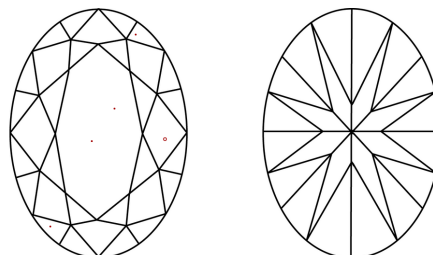

CLARITY CHARACTERISTICS

KEY TO SYMBOLS

Red symbols indicate internal characteristics.
Green symbols indicate external characteristics.

COLOR

D E F G H I J Faint Very Light Light

CLARITY

IF	VS¹⁻²	VS¹⁻²	SI¹⁻²	I¹⁻³
Internally Flawless	Very Very Slightly Included	Very Slightly Included	Slightly Included	Included