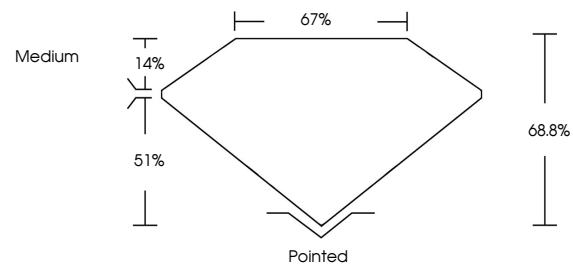

Measurements **6.98 X 4.94 X 3.40 MM**

GRADING RESULTS

Carat Weight **1.00 CARAT**
Color Grade **D**
Clarity Grade **VVS 2**

ADDITIONAL GRADING INFORMATION

Polish **EXCELLENT**
Symmetry **EXCELLENT**
Fluorescence **NONE**
Inscription(s) **(IGI) LG639446924**

Comments: This Laboratory Grown Diamond was created by Chemical Vapor Deposition (CVD) growth process. Type IIa

July 17, 2024
IGI Report No **LG639446924**
CUT CORNERED RECT. MODIFIED BRILLIANT
6.98 X 4.94 X 3.40 MM
Carat Weight **1.00 CARAT**
Color Grade **D**
Clarity Grade **VVS 2**
Depth **51.0%**
Table **14.0%**
Girdle **Medium**
Culet **Pointed**
Polish **EXCELLENT**
Symmetry **EXCELLENT**
Fluorescence **NONE**
Inscription(s) **(IGI) LG639446924**
Comments: This Laboratory Grown Diamond was created by Chemical Vapor Deposition (CVD) growth process. Type IIa

GRADING RESULTS

Carat Weight **1.00 CARAT**
Color Grade **D**
Clarity Grade **VVS 2**

ADDITIONAL GRADING INFORMATION

Polish **EXCELLENT**
Symmetry **EXCELLENT**
Fluorescence **NONE**

Inscription(s) **(IGI) LG639446924**

Comments: This Laboratory Grown Diamond was created by Chemical Vapor Deposition (CVD) growth process. Type IIa

PROPORTIONS

Sample Image Used

CLARITY CHARACTERISTICS

KEY TO SYMBOLS

Red symbols indicate internal characteristics.
Green symbols indicate external characteristics.