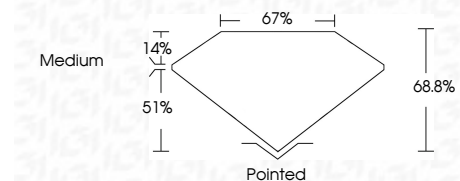

Measurements **6.98 X 4.94 X 3.40 MM**

GRADING RESULTS

Carat Weight **1.00 CARAT**
Color Grade **D**
Clarity Grade **VVS 2**

ADDITIONAL GRADING INFORMATION

Polish **EXCELLENT**
Symmetry **EXCELLENT**
Fluorescence **NONE**
Inscription(s) **(IGI) LG639446924**

Comments: This Laboratory Grown Diamond was created by Chemical Vapor Deposition (CVD) growth process. Type IIa

July 17, 2024
IGI Report No **LG639446924**
CUT CORNERED RECT. MODIFIED BRILLIANT
6.98 X 4.94 X 3.40 MM
Carat Weight **1.00 CARAT**
Color Grade **D**
Clarity Grade **VVS 2**
Depth **51.0%**
Table **14.0%**
Girdle **Medium**
Culet **Pointed**
Polish **EXCELLENT**
Symmetry **EXCELLENT**
Fluorescence **NONE**
Inscription(s) **(IGI) LG639446924**
Comments: This Laboratory Grown Diamond was created by Chemical Vapor Deposition (CVD) growth process. Type IIa

LABORATORY GROWN DIAMOND REPORT

July 17, 2024
IGI Report Number **LG639446924**
Description **LABORATORY GROWN DIAMOND**
Shape and Cutting Style **CUT CORNERED RECTANGULAR
MODIFIED BRILLIANT**
Measurements **6.98 X 4.94 X 3.40 MM**