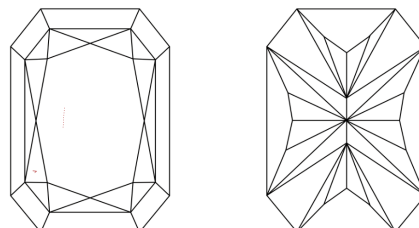

CLARITY CHARACTERISTICS

KEY TO SYMBOLS

Red symbols indicate internal characteristics.
Green symbols indicate external characteristics.

COLOR

D E F G H I J Faint Very Light Light

CLARITY

IF	VS¹⁻²	VS¹⁻²	SI¹⁻²	I¹⁻³
Internally Flawless	Very Very Slightly Included	Very Slightly Included	Slightly Included	Included