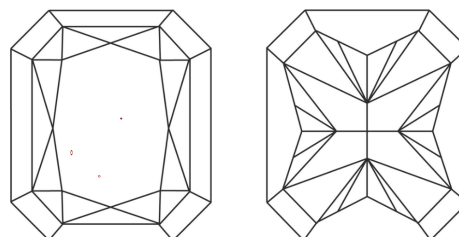

CLARITY CHARACTERISTICS

KEY TO SYMBOLS

Red symbols indicate internal characteristics.
Green symbols indicate external characteristics.