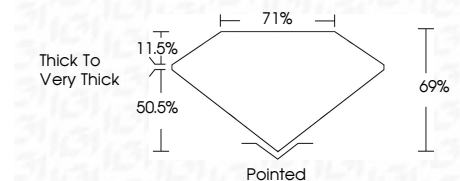

Measurements **10.04 X 6.91 X 4.77 MM**

GRADING RESULTS

Carat Weight **3.01 CARATS**
Color Grade **E**
Clarity Grade **VVS 2**

ADDITIONAL GRADING INFORMATION

Polish **EXCELLENT**
Symmetry **EXCELLENT**
Fluorescence **NONE**
Inscription(s) **IGI LG639450725**
Comments: This Laboratory Grown Diamond was created by Chemical Vapor Deposition (CVD) growth process. Type IIa

July 18, 2024
IGI Report No **LG639450725**
CUT CORNERED RECT. MODIFIED BRILLIANT
10.04 X 6.91 X 4.77 MM
Carat Weight **3.01 CARATS**
Color Grade **E**
Clarity Grade **VVS 2**
Depth **69%**
Table **71%**
Girdle **Thick to Very Thick**
Culet **Pointed**
Polish **EXCELLENT**
Symmetry **EXCELLENT**
Fluorescence **NONE**
Inscription(s) **IGI LG639450725**
Comments: This Laboratory Grown Diamond was created by Chemical Vapor Deposition (CVD) growth process. Type IIa

LABORATORY GROWN DIAMOND REPORT

July 18, 2024
IGI Report Number **LG639450725**
Description **LABORATORY GROWN DIAMOND**
Shape and Cutting Style **CUT CORNERED RECTANGULAR
MODIFIED BRILLIANT**
Measurements **10.04 X 6.91 X 4.77 MM**

GRADING RESULTS

Carat Weight **3.01 CARATS**
Color Grade **E**
Clarity Grade **VVS 2**

ADDITIONAL GRADING INFORMATION

Polish **EXCELLENT**
Symmetry **EXCELLENT**
Fluorescence **NONE**
Inscription(s) **IGI LG639450725**