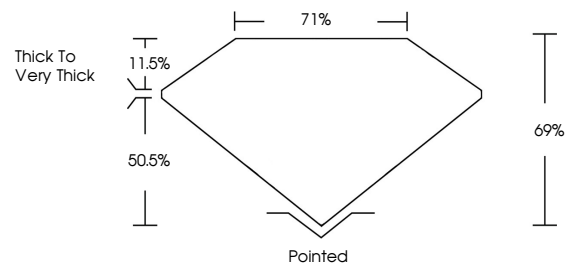

Measurements **10.04 X 6.91 X 4.77 MM**

GRADING RESULTS

Carat Weight **3.01 CARATS**
Color Grade **E**
Clarity Grade **VVS 2**

ADDITIONAL GRADING INFORMATION

Polish **EXCELLENT**
Symmetry **EXCELLENT**
Fluorescence **NONE**
Inscription(s) **IGI LG639450725**
Comments: This Laboratory Grown Diamond was created by Chemical Vapor Deposition (CVD) growth process. Type IIa

July 18, 2024
IGI Report No **LG639450725**
CUT CORNERED RECT. MODIFIED BRILLIANT
10.04 X 6.91 X 4.77 MM
Carat Weight **3.01 CARATS**
Color Grade **E**
Clarity Grade **VVS 2**
Depth **69%**
Table **71%**
Girdle **Thick to Very Thick**
Culet **Pointed**
Polish **EXCELLENT**
Symmetry **EXCELLENT**
Fluorescence **NONE**
Inscription(s) **IGI LG639450725**
Comments: This Laboratory Grown Diamond was created by Chemical Vapor Deposition (CVD) growth process. Type IIa

GRADING RESULTS

Carat Weight **3.01 CARATS**
Color Grade **E**
Clarity Grade **VVS 2**

ADDITIONAL GRADING INFORMATION

Polish **EXCELLENT**
Symmetry **EXCELLENT**
Fluorescence **NONE**
Inscription(s) **IGI LG639450725**

Comments: This Laboratory Grown Diamond was created by Chemical Vapor Deposition (CVD) growth process. Type IIa

PROPORTIONS

CLARITY CHARACTERISTICS

KEY TO SYMBOLS

Red symbols indicate internal characteristics.
Green symbols indicate external characteristics.