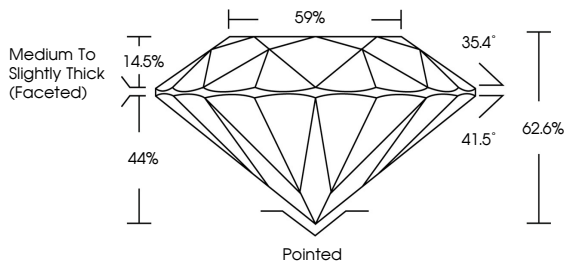

PROPORTIONS