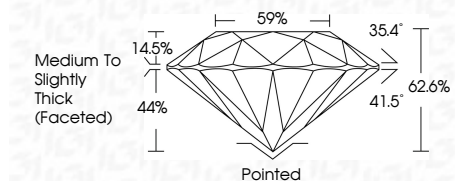

ELECTRONIC COPY

LG639456746
Report verification at igi.org

June 22, 2024
IGI Report Number **LG639456746**
Description **LABORATORY GROWN DIAMOND**
Shape and Cutting Style **ROUND BRILLIANT**
Measurements **8.09 - 8.13 X 5.07 MM**

GRADING RESULTS
Carat Weight **2.07 CARATS**
Color Grade **F**
Clarity Grade **VS 1**
Cut Grade **EXCELLENT**

ADDITIONAL GRADING INFORMATION
Polish **EXCELLENT**
Symmetry **EXCELLENT**
Fluorescence **NONE**
Inscription(s) **IGI LG639456746**
Comments: This Laboratory Grown Diamond was created by Chemical Vapor Deposition (CVD) growth process. Type IIa

June 22, 2024
IGI Report No LG639456746
ROUND BRILLIANT
8.09 - 8.13 X 5.07 MM
2.07 CARATS
Color Grade **F**
Clarity Grade **VS 1**
Depth **EXCELLENT**
Table **62.6%**
Girdle **69%**
Medium To Slightly Thick (Faceted)
Culet **Pointed**
Polish **EXCELLENT**
Symmetry **EXCELLENT**
Fluorescence **NONE**
Inscription(s) **IGI LG639456746**
Comments: This Laboratory Grown Diamond was created by Chemical Vapor Deposition (CVD) growth process. Type IIa

June 22, 2024
IGI Report Number **LG639456746**
Description **LABORATORY GROWN DIAMOND**
Shape and Cutting Style **ROUND BRILLIANT**
Measurements **8.09 - 8.13 X 5.07 MM**

GRADING RESULTS
Carat Weight **2.07 CARATS**
Color Grade **F**
Clarity Grade **VS 1**
Cut Grade **EXCELLENT**