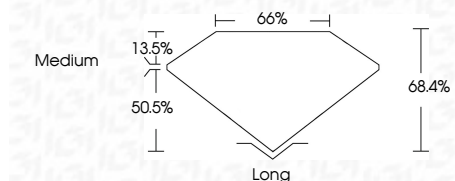

ELECTRONIC COPY

LG639462698
Report verification at igi.org

June 18, 2024
IGI Report Number **LG639462698**
Description **LABORATORY GROWN DIAMOND**
Shape and Cutting Style **EMERALD CUT**
Measurements **7.66 X 5.54 X 3.79 MM**

GRADING RESULTS

Carat Weight **1.57 CARAT**
Color Grade **E**
Clarity Grade **VS 1**

ADDITIONAL GRADING INFORMATION

Polish **EXCELLENT**
Symmetry **EXCELLENT**
Fluorescence **NONE**
Inscription(s) **IGI LG639462698**
Comments: This Laboratory Grown Diamond was created by Chemical Vapor Deposition (CVD) growth process. Type IIa

June 18, 2024
IGI Report No. LG639462698
EMERALD CUT
7.66 X 5.54 X 3.79 MM
1.57 CARAT
Color Grade **E**
Clarity Grade **VS 1**
Depth **68.4%**
Table **50.5%**
Girdle **Medium**
Culet **Long**
Polish **EXCELLENT**
Symmetry **EXCELLENT**
Fluorescence **NONE**
Inscription(s) **IGI LG639462698**

Comments: This Laboratory Grown Diamond was created by Chemical Vapor Deposition (CVD) growth process. Type IIa

LABORATORY GROWN DIAMOND REPORT

June 18, 2024
IGI Report Number **LG639462698**
Description **LABORATORY GROWN DIAMOND**
Shape and Cutting Style **EMERALD CUT**
Measurements **7.66 X 5.54 X 3.79 MM**