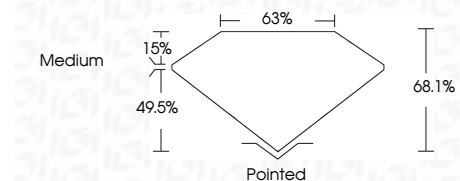

ELECTRONIC COPY

LG639463257
Report verification at igi.org

June 21, 2024
IGI Report Number **LG639463257**
Description **LABORATORY GROWN DIAMOND**
Shape and Cutting Style **CUT CORNERED
RECTANGULAR MODIFIED
BRILLIANT**
Measurements **8.06 X 5.61 X 3.82 MM**

GRADING RESULTS

Carat Weight **1.52 CARAT**
Color Grade **E**
Clarity Grade **VVS 2**

ADDITIONAL GRADING INFORMATION

Polish **EXCELLENT**
Symmetry **EXCELLENT**
Fluorescence **NONE**
Inscription(s) **IGI LG639463257**
Comments: This Laboratory Grown Diamond was created by Chemical Vapor Deposition (CVD) growth process. Type IIa

June 21, 2024
IGI Report No **LG639463257**
CUT CORNERED RECT. MODIFIED BRILLIANT
8.06 X 5.61 X 3.82 MM
Carat Weight **1.52 CARAT**
Color Grade **E**
Clarity Grade **VVS 2**
Depth **68.1%**
Table **15%**
Girdle **Medium**
Culet **Pointed**
Polish **EXCELLENT**
Symmetry **EXCELLENT**
Fluorescence **NONE**
Inscription(s) **IGI LG639463257**

GRADING RESULTS

Carat Weight **1.52 CARAT**
Color Grade **E**
Clarity Grade **VVS 2**

ADDITIONAL GRADING INFORMATION

Polish **EXCELLENT**
Symmetry **EXCELLENT**
Fluorescence **NONE**
Inscription(s) **IGI LG639463257**