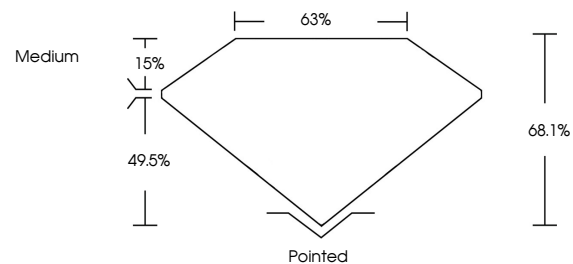

June 21, 2024
IGI Report No **LG639463257**
CUT CORNERED RECT. MODIFIED BRILLIANT
8.06 X 5.61 X 3.82 MM
Carat Weight **1.52 CARAT**
Color Grade **E**
Clarity Grade **VVS 2**
Depth **68.1%**
Table **15%**
Girdle **Medium**
Culet **Pointed**
Polish **EXCELLENT**
Symmetry **EXCELLENT**
Fluorescence **NONE**
Inscription(s) **IGI LG639463257**

GRADING RESULTS

Carat Weight **1.52 CARAT**
Color Grade **E**
Clarity Grade **VVS 2**

ADDITIONAL GRADING INFORMATION

Polish **EXCELLENT**
Symmetry **EXCELLENT**
Fluorescence **NONE**
Inscription(s) **IGI LG639463257**

Comments: This Laboratory Grown Diamond was created by Chemical Vapor Deposition (CVD) growth process. Type IIa

PROPORTIONS

CLARITY CHARACTERISTICS

KEY TO SYMBOLS

Red symbols indicate internal characteristics.
Green symbols indicate external characteristics.

Sample Image Used

COLOR

D E F G H I J Faint Very Light Light

CLARITY

IF	VVS ¹⁻²	VS ¹⁻²	SI ¹⁻²	I ¹⁻³
Internally Flawless	Very Very Slightly Included	Very Slightly Included	Slightly Included	Included