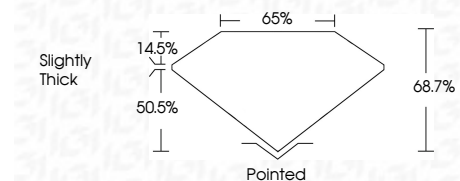

Measurements **10.19 X 6.96 X 4.78 MM**

GRADING RESULTS

Carat Weight **3.01 CARATS**
Color Grade **G**
Clarity Grade **VVS 2**

ADDITIONAL GRADING INFORMATION

Polish **EXCELLENT**
Symmetry **EXCELLENT**
Fluorescence **NONE**
Inscription(s) **IGI LG639464573**
Comments: This Laboratory Grown Diamond was created by Chemical Vapor Deposition (CVD) growth process. Type IIa

June 24, 2024
IGI Report No **LG639464573**
CUT CORNERED RECT. MODIFIED BRILLIANT
10.19 X 6.96 X 4.78 MM
Carat Weight **3.01 CARATS**
Color Grade **G**
Clarity Grade **VVS 2**
Depth **68.7%**
Table **14.5%**
Girdle **Slightly Thick**
Culet **Pointed**
Polish **EXCELLENT**
Symmetry **EXCELLENT**
Fluorescence **NONE**
Inscription(s) **IGI LG639464573**
Comments: This Laboratory Grown Diamond was created by Chemical Vapor Deposition (CVD) growth process. Type IIa

LABORATORY GROWN DIAMOND REPORT

June 24, 2024
IGI Report Number **LG639464573**
Description **LABORATORY GROWN DIAMOND**
Shape and Cutting Style **CUT CORNERED RECTANGULAR
MODIFIED BRILLIANT**
Measurements **10.19 X 6.96 X 4.78 MM**

GRADING RESULTS

Carat Weight **3.01 CARATS**
Color Grade **G**
Clarity Grade **VVS 2**

ADDITIONAL GRADING INFORMATION

Polish **EXCELLENT**
Symmetry **EXCELLENT**
Fluorescence **NONE**
Inscription(s) **IGI LG639464573**