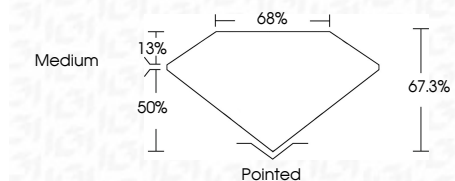

Measurements **12.93 X 8.96 X 6.03 MM**

GRADING RESULTS

Carat Weight **6.01 CARATS**
Color Grade **G**
Clarity Grade **VVS 2**

ADDITIONAL GRADING INFORMATION

Polish **EXCELLENT**
Symmetry **EXCELLENT**
Fluorescence **NONE**
Inscription(s) **IGI LG639464623**
Comments: This Laboratory Grown Diamond was created by Chemical Vapor Deposition (CVD) growth process. Type IIa

June 24, 2024
IGI Report No **LG639464623**
CUT CORNERED RECT. MODIFIED BRILLIANT
12.93 X 8.96 X 6.03 MM
Carat Weight **6.01 CARATS**
Color Grade **G**
Clarity Grade **VVS 2**
Depth **67.0%**
Table **65%**
Girdle **Medium**
Culet **Pointed**
Polish **EXCELLENT**
Symmetry **EXCELLENT**
Fluorescence **NONE**
Inscription(s) **IGI LG639464623**
Comments: This Laboratory Grown Diamond was created by Chemical Vapor Deposition (CVD) growth process. Type IIa

LABORATORY GROWN DIAMOND REPORT

June 24, 2024
IGI Report Number **LG639464623**
Description **LABORATORY GROWN DIAMOND**
Shape and Cutting Style **CUT CORNERED RECTANGULAR
MODIFIED BRILLIANT**
Measurements **12.93 X 8.96 X 6.03 MM**

GRADING RESULTS

Carat Weight **6.01 CARATS**
Color Grade **G**
Clarity Grade **VVS 2**

ADDITIONAL GRADING INFORMATION

Polish **EXCELLENT**
Symmetry **EXCELLENT**
Fluorescence **NONE**
Inscription(s) **IGI LG639464623**