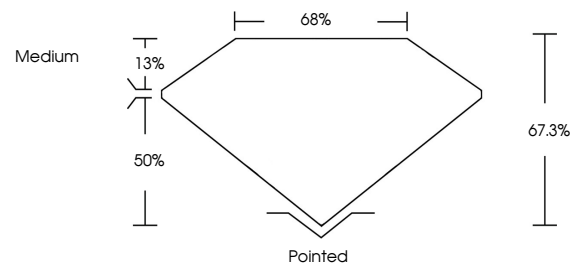

Measurements **12.93 X 8.96 X 6.03 MM**

GRADING RESULTS

Carat Weight **6.01 CARATS**
Color Grade **G**
Clarity Grade **VVS 2**

ADDITIONAL GRADING INFORMATION

Polish **EXCELLENT**
Symmetry **EXCELLENT**
Fluorescence **NONE**
Inscription(s) **IGI LG639464623**
Comments: This Laboratory Grown Diamond was created by Chemical Vapor Deposition (CVD) growth process. Type IIa

June 24, 2024
IGI Report No **LG639464623**
CUT CORNERED RECT. MODIFIED BRILLIANT
12.93 X 8.96 X 6.03 MM
Carat Weight **6.01 CARATS**
Color Grade **G**
Clarity Grade **VVS 2**
Depth **67.0%**
Table **65%**
Girdle **Medium**
Culet **Pointed**
Polish **EXCELLENT**
Symmetry **EXCELLENT**
Fluorescence **NONE**
Inscription(s) **IGI LG639464623**
Comments: This Laboratory Grown Diamond was created by Chemical Vapor Deposition (CVD) growth process. Type IIa

GRADING RESULTS

Carat Weight **6.01 CARATS**
Color Grade **G**
Clarity Grade **VVS 2**

ADDITIONAL GRADING INFORMATION

Polish **EXCELLENT**
Symmetry **EXCELLENT**
Fluorescence **NONE**
Inscription(s) **IGI LG639464623**

Comments: This Laboratory Grown Diamond was created by Chemical Vapor Deposition (CVD) growth process. Type IIa

PROPORTIONS

CLARITY CHARACTERISTICS

KEY TO SYMBOLS

Red symbols indicate internal characteristics.
Green symbols indicate external characteristics.