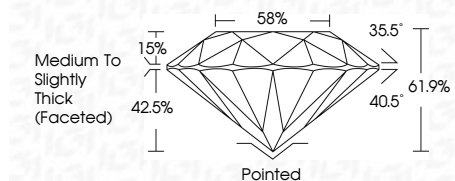

ELECTRONIC COPY

LG639469473
Report verification at igi.org

June 17, 2024
IGI Report Number **LG639469473**
Description **LABORATORY GROWN DIAMOND**
Shape and Cutting Style **ROUND BRILLIANT**
Measurements **7.14 - 7.19 X 4.44 MM**

GRADING RESULTS
Carat Weight **1.42 CARAT**
Color Grade **E**
Clarity Grade **VS 1**
Cut Grade **IDEAL**

ADDITIONAL GRADING INFORMATION
Polish **EXCELLENT**
Symmetry **EXCELLENT**
Fluorescence **NONE**
Inscription(s) **IGI LG639469473**
Comments: This Laboratory Grown Diamond was created by Chemical Vapor Deposition (CVD) growth process. Type IIa

June 17, 2024
IGI Report No **LG639469473**
ROUND BRILLIANT
Carat Weight **1.42 CARAT**
Color Grade **E**
Clarity Grade **VS 1**
Depth **IDEAL**
Table **61.9%**
Girdle **58%**
Medium To Slightly Thick (Faceted)
Culet **Pointed**
Polish **EXCELLENT**
Symmetry **EXCELLENT**
Fluorescence **NONE**
Inscription(s) **IGI LG639469473**
Comments: This Laboratory Grown Diamond was created by Chemical Vapor Deposition (CVD) growth process. Type IIa

LABORATORY GROWN DIAMOND REPORT

June 17, 2024
IGI Report Number **LG639469473**
Description **LABORATORY GROWN DIAMOND**
Shape and Cutting Style **ROUND BRILLIANT**
Measurements **7.14 - 7.19 X 4.44 MM**