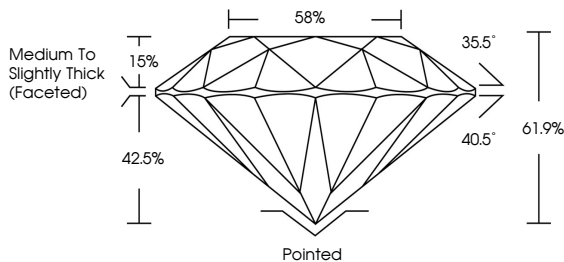

PROPORTIONS