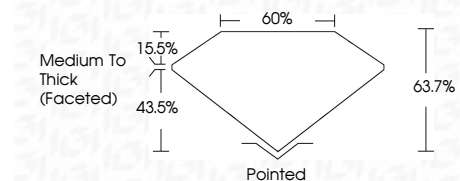

ELECTRONIC COPY

LG639489442
Report verification at igi.org

June 16, 2024
IGI Report Number **LG639489442**
Description **LABORATORY GROWN DIAMOND**
Shape and Cutting Style **OVAL BRILLIANT**
Measurements **7.81 X 5.62 X 3.58 MM**

GRADING RESULTS
Carat Weight **1.00 CARAT**
Color Grade **D**
Clarity Grade **VVS 2**

ADDITIONAL GRADING INFORMATION
Polish **EXCELLENT**
Symmetry **EXCELLENT**
Fluorescence **NONE**
Inscription(s) **IGI LG639489442**
Comments: As Grown - No indication of post-growth treatment.
This Laboratory Grown Diamond was created by High Pressure High Temperature (HPHT) growth process.
Type II

June 16, 2024
IGI Report No LG639489442
OVAL BRILLIANT
1.00 CARAT
D
7.81 X 5.62 X 3.58 MM
Carat Weight
Color Grade
Clarity Grade
Depth
Table
Girdle
Medium To Thick (Faceted)
Pointed
EXCELLENT
EXCELLENT
NONE
IGI LG639489442
Inscription(s)

Comments: As Grown - No indication of post-growth treatment.
This Laboratory Grown Diamond was created by High Pressure High Temperature (HPHT) growth process.
Type II

June 16, 2024
IGI Report Number **LG639489442**
Description **LABORATORY GROWN DIAMOND**
Shape and Cutting Style **OVAL BRILLIANT**
Measurements **7.81 X 5.62 X 3.58 MM**