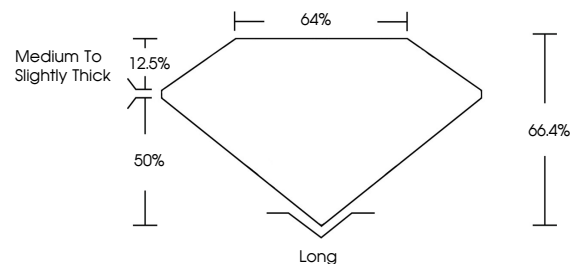

PROPORTIONS