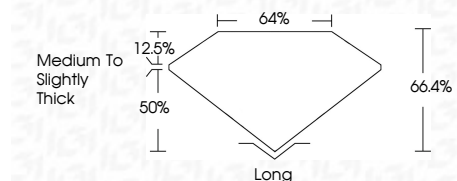

ELECTRONIC COPY

LG639496761
Report verification at igi.org

June 14, 2024
IGI Report Number **LG639496761**
Description **LABORATORY GROWN DIAMOND**
Shape and Cutting Style **EMERALD CUT**
Measurements **9.23 X 6.75 X 4.48 MM**

GRADING RESULTS
Carat Weight **2.73 CARATS**
Color Grade **E**
Clarity Grade **VS 1**

ADDITIONAL GRADING INFORMATION
Polish **EXCELLENT**
Symmetry **EXCELLENT**
Fluorescence **NONE**
Inscription(s) **IGI LG639496761**
Comments: This Laboratory Grown Diamond was created by Chemical Vapor Deposition (CVD) growth process. Type IIa

June 14, 2024
IGI Report No. LG639496761
EMERALD CUT
Carat Weight **2.73 CARATS**
Color Grade **E**
Clarity Grade **VS 1**
Depth **50%**
Table **12.5%**
Girdle **Medium to Slightly Thick**
Culet **Long**
Polish **EXCELLENT**
Symmetry **EXCELLENT**
Fluorescence **NONE**
Inscription(s) **IGI LG639496761**

Comments: This Laboratory Grown Diamond was created by Chemical Vapor Deposition (CVD) growth process. Type IIa

LABORATORY GROWN DIAMOND REPORT

June 14, 2024
IGI Report Number **LG639496761**
Description **LABORATORY GROWN DIAMOND**
Shape and Cutting Style **EMERALD CUT**
Measurements **9.23 X 6.75 X 4.48 MM**