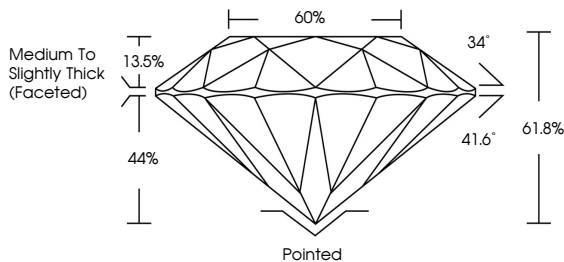

PROPORTIONS