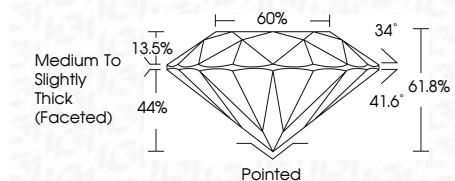

ELECTRONIC COPY

LG640403156
Report verification at igi.org

June 24, 2024
IGI Report Number **LG640403156**
Description **LABORATORY GROWN DIAMOND**
Shape and Cutting Style **ROUND BRILLIANT**
Measurements **8.10 - 8.18 X 5.03 MM**

GRADING RESULTS
Carat Weight **2.04 CARATS**
Color Grade **F**
Clarity Grade **VS 1**
Cut Grade **IDEAL**

ADDITIONAL GRADING INFORMATION
Polish **EXCELLENT**
Symmetry **EXCELLENT**
Fluorescence **NONE**
Inscription(s) **IGI LG640403156**
Comments: This Laboratory Grown Diamond was created by Chemical Vapor Deposition (CVD) growth process. Type IIa

June 24, 2024
IGI Report No LG640403156
ROUND BRILLIANT
8.10 - 8.18 X 5.03 MM
2.04 CARATS
Color Grade **F**
Clarity Grade **VS 1**
Cut Grade **IDEAL**
Depth **61.8%**
Table **60%**
Girdle **Medium To Slightly Thick (Faceted)**
Culet **Pointed**
Polish **EXCELLENT**
Symmetry **EXCELLENT**
Fluorescence **NONE**
Inscription(s) **IGI LG640403156**
Comments: This Laboratory Grown Diamond was created by Chemical Vapor Deposition (CVD) growth process. Type IIa

June 24, 2024
IGI Report Number **LG640403156**
Description **LABORATORY GROWN DIAMOND**
Shape and Cutting Style **ROUND BRILLIANT**
Measurements **8.10 - 8.18 X 5.03 MM**

GRADING RESULTS
Carat Weight **2.04 CARATS**
Color Grade **F**
Clarity Grade **VS 1**
Cut Grade **IDEAL**