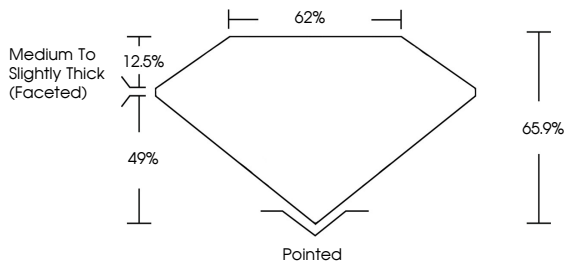

PROPORTIONS