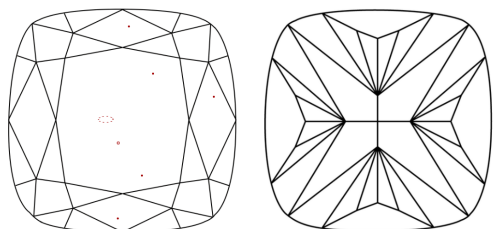

CLARITY CHARACTERISTICS

KEY TO SYMBOLS
Red symbols indicate internal characteristics.
Green symbols indicate external characteristics.