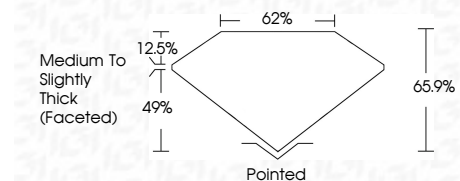

ELECTRONIC COPY

LG640407523
Report verification at igi.org

July 3, 2024
IGI Report Number **LG640407523**
Description **LABORATORY GROWN DIAMOND**
Shape and Cutting Style **SQUARE CUSHION BRILLIANT**
Measurements **7.62 X 7.41 X 4.88 MM**

GRADING RESULTS
Carat Weight **2.15 CARATS**
Color Grade **G**
Clarity Grade **VS 1**

ADDITIONAL GRADING INFORMATION
Polish **EXCELLENT**
Symmetry **EXCELLENT**
Fluorescence **NONE**
Inscription(s) **IGI LG640407523**
Comments: This Laboratory Grown Diamond was created by Chemical Vapor Deposition (CVD) growth process. Type IIa

July 3, 2024
IGI Report No **LG640407523**
SQUARE CUSHION BRILLIANT
7.62 X 7.41 X 4.88 MM
2.15 CARATS
Color Grade **G**
Clarity Grade **VS 1**
Depth **65.9%**
Table **49%**
Girdle **Medium to Slightly Thick (Faceted)**
Culet **Pointed**
Polish **EXCELLENT**
Symmetry **EXCELLENT**
Fluorescence **NONE**
Inscription(s) **IGI LG640407523**
Comments: This Laboratory Grown Diamond was created by Chemical Vapor Deposition (CVD) growth process. Type IIa

LABORATORY GROWN DIAMOND REPORT

July 3, 2024
IGI Report Number **LG640407523**
Description **LABORATORY GROWN DIAMOND**
Shape and Cutting Style **SQUARE CUSHION BRILLIANT**
Measurements **7.62 X 7.41 X 4.88 MM**