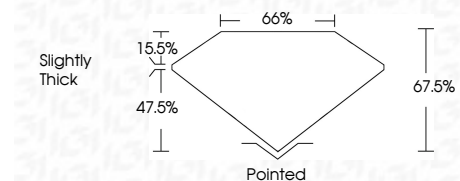

ELECTRONIC COPY

LG640407860
Report verification at igi.org

June 25, 2024
IGI Report Number **LG640407860**
Description **LABORATORY GROWN DIAMOND**
Shape and Cutting Style **CUT CORNERED
RECTANGULAR MODIFIED
BRILLIANT**
Measurements **6.86 X 4.92 X 3.32 MM**

GRADING RESULTS

Carat Weight **1.01 CARAT**
Color Grade **D**
Clarity Grade **VVS 2**

ADDITIONAL GRADING INFORMATION

Polish **EXCELLENT**
Symmetry **EXCELLENT**
Fluorescence **NONE**
Inscription(s) **IGI LG640407860**
Comments: This Laboratory Grown Diamond was created by Chemical Vapor Deposition (CVD) growth process. Type IIa

June 25, 2024
IGI Report No **LG640407860**
CUT CORNERED RECT. MODIFIED BRILLIANT
6.86 X 4.92 X 3.32 MM
Carat Weight **1.01 CARAT**
Color Grade **D**
Clarity Grade **VVS 2**
Depth **67.5%**
Table **65%**
Girdle **Slightly Thick**
Culet **Pointed**
Polish **EXCELLENT**
Symmetry **EXCELLENT**
Fluorescence **NONE**
Inscription(s) **IGI LG640407860**
Comments: This Laboratory Grown Diamond was created by Chemical Vapor Deposition (CVD) growth process. Type IIa

LABORATORY GROWN DIAMOND REPORT

June 25, 2024
IGI Report Number **LG640407860**
Description **LABORATORY GROWN DIAMOND**
Shape and Cutting Style **CUT CORNERED RECTANGULAR
MODIFIED BRILLIANT**
Measurements **6.86 X 4.92 X 3.32 MM**