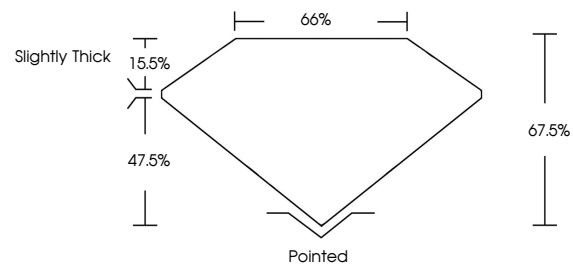

June 25, 2024
IGI Report No **LG640407860**
CUT CORNERED RECT. MODIFIED BRILLIANT
6.86 X 4.92 X 3.32 MM
Carat Weight **1.01 CARAT**
Color Grade **D**
Clarity Grade **VVS 2**
Depth **67.5%**
Table **65%**
Girdle **Slightly Thick**
Culet **Pointed**
Polish **EXCELLENT**
Symmetry **EXCELLENT**
Fluorescence **NONE**
Inscription(s) **IGI LG640407860**
Comments: This Laboratory Grown Diamond was created by Chemical Vapor Deposition (CVD) growth process. Type IIa

GRADING RESULTS

Carat Weight **1.01 CARAT**
Color Grade **D**
Clarity Grade **VVS 2**

ADDITIONAL GRADING INFORMATION

Polish **EXCELLENT**
Symmetry **EXCELLENT**
Fluorescence **NONE**
Inscription(s) **IGI LG640407860**

Comments: This Laboratory Grown Diamond was created by Chemical Vapor Deposition (CVD) growth process. Type IIa

PROPORTIONS

Sample Image Used

CLARITY CHARACTERISTICS

KEY TO SYMBOLS

Red symbols indicate internal characteristics.
Green symbols indicate external characteristics.