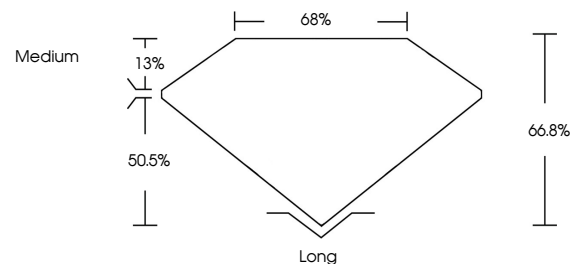

PROPORTIONS