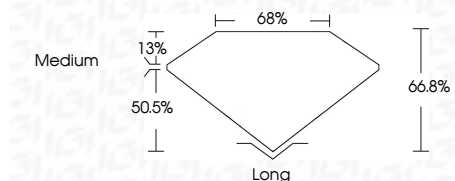

**ELECTRONIC COPY**

LG640412376  
Report verification at igi.org

June 29, 2024  
IGI Report Number **LG640412376**  
Description **LABORATORY GROWN DIAMOND**  
Shape and Cutting Style **EMERALD CUT**  
Measurements **7.90 X 5.49 X 3.67 MM**

**GRADING RESULTS**  
Carat Weight **1.57 CARAT**  
Color Grade **I**  
Clarity Grade **VVS 2**

**ADDITIONAL GRADING INFORMATION**  
Polish **EXCELLENT**  
Symmetry **EXCELLENT**  
Fluorescence **NONE**  
Inscription(s) **IGI LG640412376**  
Comments: This Laboratory Grown Diamond was created by Chemical Vapor Deposition (CVD) growth process. Type IIa

June 29, 2024  
IGI Report No. LG640412376  
**EMERALD CUT**  
7.90 X 5.49 X 3.67 MM  
1.57 CARAT  
Color Grade **I**  
Clarity Grade **VVS 2**  
Depth **50.5%**  
Table **13%**  
Girdle **Medium**  
Culet **Long**  
Polish **EXCELLENT**  
Symmetry **EXCELLENT**  
Fluorescence **NONE**  
Inscription(s) **IGI LG640412376**  
Comments: This Laboratory Grown Diamond was created by Chemical Vapor Deposition (CVD) growth process. Type IIa

June 29, 2024  
IGI Report Number **LG640412376**  
Description **LABORATORY GROWN DIAMOND**  
Shape and Cutting Style **EMERALD CUT**  
Measurements **7.90 X 5.49 X 3.67 MM**

**GRADING RESULTS**  
Carat Weight **1.57 CARAT**  
Color Grade **I**  
Clarity Grade **VVS 2**