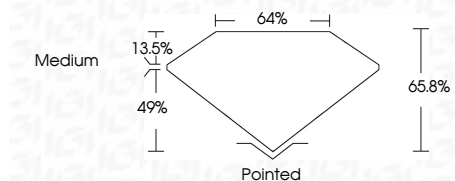

ELECTRONIC COPY

LG640417929
Report verification at igi.org

June 27, 2024
IGI Report Number **LG640417929**
Description **LABORATORY GROWN DIAMOND**

Shape and Cutting Style **CUT CORNERED
RECTANGULAR MODIFIED
BRILLIANT**

Measurements **8.69 X 6.11 X 4.02 MM**

GRADING RESULTS

Carat Weight **1.86 CARAT**
Color Grade **E**
Clarity Grade **VVS 2**

ADDITIONAL GRADING INFORMATION

Polish **EXCELLENT**
Symmetry **EXCELLENT**
Fluorescence **NONE**
Inscription(s) **(IGI) LG640417929**
Comments: This Laboratory Grown Diamond was created by Chemical Vapor Deposition (CVD) growth process. Type IIa

June 27, 2024
IGI Report No. **LG640417929**
CUT CORNERED RECT. MODIFIED BRILLIANT
8.69 X 6.11 X 4.02 MM
Carat Weight **1.86 CARAT**
Color Grade **E**
Clarity Grade **VVS 2**
Depth **65.8%**
Table **49%**
Girdle **Medium**
Culet **Pointed**
Polish **EXCELLENT**
Symmetry **EXCELLENT**
Fluorescence **NONE**
Inscription(s) **(IGI) LG640417929**
Comments: This Laboratory Grown Diamond was created by Chemical Vapor Deposition (CVD) growth process. Type IIa

LABORATORY GROWN DIAMOND REPORT

June 27, 2024
IGI Report Number **LG640417929**
Description **LABORATORY GROWN DIAMOND**
Shape and Cutting Style **CUT CORNERED RECTANGULAR
MODIFIED BRILLIANT**
Measurements **8.69 X 6.11 X 4.02 MM**