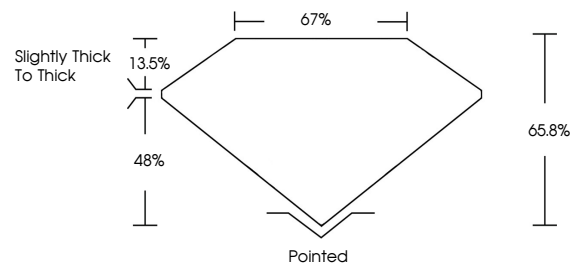

Measurements **13.94 X 9.54 X 6.28 MM**

GRADING RESULTS

Carat Weight **7.44 CARATS**
Color Grade **E**
Clarity Grade **VS 2**

ADDITIONAL GRADING INFORMATION

Polish **EXCELLENT**
Symmetry **EXCELLENT**
Fluorescence **NONE**
Inscription(s) **IGI LG640418652**
Comments: This Laboratory Grown Diamond was created by Chemical Vapor Deposition (CVD) growth process. Type IIa

June 23, 2024
IGI Report No. **LG640418652**
CUT CORNERED RECT. MODIFIED BRILLIANT
13.94 X 9.54 X 6.28 MM
Carat Weight **7.44 CARATS**
Color Grade **E**
Clarity Grade **VS 2**
Depth **65.8%**
Table **48%**
Girdle **Slightly thick to thick**
Culet **Pointed**
Polish **EXCELLENT**
Symmetry **EXCELLENT**
Fluorescence **NONE**
Inscription(s) **IGI LG640418652**
Comments: This Laboratory Grown Diamond was created by Chemical Vapor Deposition (CVD) growth process. Type IIa

GRADING RESULTS

Carat Weight **7.44 CARATS**
Color Grade **E**
Clarity Grade **VS 2**

ADDITIONAL GRADING INFORMATION

Polish **EXCELLENT**
Symmetry **EXCELLENT**
Fluorescence **NONE**
Inscription(s) **IGI LG640418652**

Comments: This Laboratory Grown Diamond was created by Chemical Vapor Deposition (CVD) growth process. Type IIa

PROPORTIONS

Sample Image Used

CLARITY CHARACTERISTICS

KEY TO SYMBOLS

Red symbols indicate internal characteristics.
Green symbols indicate external characteristics.