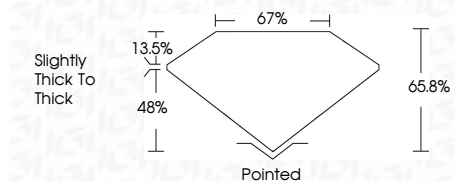

Measurements **13.94 X 9.54 X 6.28 MM**

GRADING RESULTS

Carat Weight **7.44 CARATS**
Color Grade **E**
Clarity Grade **VS 2**

ADDITIONAL GRADING INFORMATION

Polish **EXCELLENT**
Symmetry **EXCELLENT**
Fluorescence **NONE**
Inscription(s) **IGI LG640418652**
Comments: This Laboratory Grown Diamond was created by Chemical Vapor Deposition (CVD) growth process. Type IIa

June 23, 2024
IGI Report No. **LG640418652**
CUT CORNERED RECT. MODIFIED BRILLIANT
13.94 X 9.54 X 6.28 MM
Carat Weight **7.44 CARATS**
Color Grade **E**
Clarity Grade **VS 2**
Depth **65.8%**
Table **48%**
Girdle **Slightly thick to thick**
Culet **Pointed**
Polish **EXCELLENT**
Symmetry **EXCELLENT**
Fluorescence **NONE**
Inscription(s) **IGI LG640418652**
Comments: This Laboratory Grown Diamond was created by Chemical Vapor Deposition (CVD) growth process. Type IIa

LABORATORY GROWN DIAMOND REPORT

June 23, 2024
IGI Report Number **LG640418652**
Description **LABORATORY GROWN DIAMOND**
Shape and Cutting Style **CUT CORNERED RECTANGULAR
MODIFIED BRILLIANT**
Measurements **13.94 X 9.54 X 6.28 MM**

GRADING RESULTS

Carat Weight **7.44 CARATS**
Color Grade **E**
Clarity Grade **VS 2**

ADDITIONAL GRADING INFORMATION

Polish **EXCELLENT**
Symmetry **EXCELLENT**
Fluorescence **NONE**
Inscription(s) **IGI LG640418652**