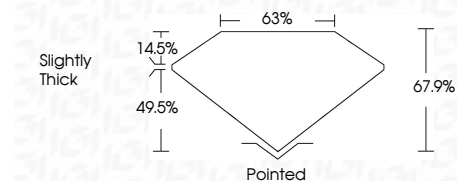

ELECTRONIC COPY

LG640421959
Report verification at igi.org

July 2, 2024
IGI Report Number **LG640421959**
Description **LABORATORY GROWN DIAMOND**
Shape and Cutting Style **CUT CORNERED
RECTANGULAR MODIFIED
BRILLIANT**
Measurements **8.71 X 5.42 X 3.68 MM**

GRADING RESULTS
Carat Weight **1.60 CARAT**
Color Grade **D**
Clarity Grade **VVS 2**

ADDITIONAL GRADING INFORMATION
Polish **EXCELLENT**
Symmetry **EXCELLENT**
Fluorescence **NONE**
Inscription(s) **IGI LG640421959**
Comments: This Laboratory Grown Diamond was created by Chemical Vapor Deposition (CVD) growth process. Type IIa

July 2, 2024
IGI Report No. **LG640421959**
CUT CORNERED RECT. MODIFIED BRILLIANT
Carat Weight **1.60 CARAT**
Color Grade **D**
Clarity Grade **VVS 2**
Depth **67.9%**
Table **63%**
Girdle **Slightly Thick**
Culet **Pointed**
Polish **EXCELLENT**
Symmetry **EXCELLENT**
Fluorescence **NONE**
Inscription(s) **IGI LG640421959**
Comments: This Laboratory Grown Diamond was created by Chemical Vapor Deposition (CVD) growth process. Type IIa

LABORATORY GROWN DIAMOND REPORT

July 2, 2024
IGI Report Number **LG640421959**
Description **LABORATORY GROWN DIAMOND**
Shape and Cutting Style **CUT CORNERED RECTANGULAR
MODIFIED BRILLIANT**
Measurements **8.71 X 5.42 X 3.68 MM**