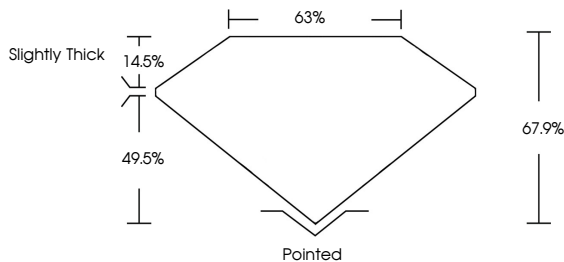

PROPORTIONS