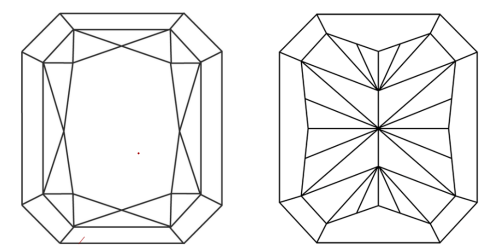

CLARITY CHARACTERISTICS

KEY TO SYMBOLS
Red symbols indicate internal characteristics.
Green symbols indicate external characteristics.

COLOR

D	E	F	G	H	I	J	Faint	Very Light	Light

CLARITY

IF	VVS¹⁻²	VS¹⁻²	SI¹⁻²	I¹⁻³
Internally Flawless	Very Very Slightly Included	Very Slightly Included	Slightly Included	Included