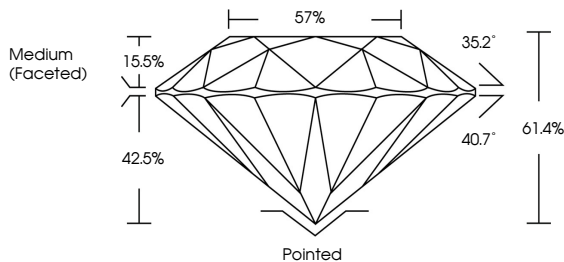

**GRADING RESULTS**

Carat Weight **1.03 CARAT**  
Color Grade **E**  
Clarity Grade **VS 1**  
Cut Grade **IDEAL**

**ADDITIONAL GRADING INFORMATION**

Polish **EXCELLENT**  
Symmetry **EXCELLENT**  
Fluorescence **NONE**  
Inscription(s) **IGI LG640422016**  
Comments: This Laboratory Grown Diamond was created by Chemical Vapor Deposition (CVD) growth process. Type IIa

June 27, 2024  
IGI Report No. LG640422016  
**ROUND BRILLIANT**  
6.49 - 6.52 X 4.00 MM  
1.03 CARAT  
E  
VS 1  
IDEAL  
61.4%  
57%  
Medium (Faceted)  
Pointed  
EXCELLENT  
EXCELLENT  
NONE  
IGI LG640422016  
Comments: This Laboratory Grown Diamond was created by Chemical Vapor Deposition (CVD) growth process. Type IIa

June 27, 2024  
IGI Report Number **LG640422016**  
Description **LABORATORY GROWN DIAMOND**  
Shape and Cutting Style **ROUND BRILLIANT**  
Measurements **6.49 - 6.52 X 4.00 MM**

**GRADING RESULTS**

Carat Weight **1.03 CARAT**  
Color Grade **E**  
Clarity Grade **VS 1**  
Cut Grade **IDEAL**

**PROPORTIONS**

Sample Image Used

**CLARITY CHARACTERISTICS**

**KEY TO SYMBOLS**

Red symbols indicate internal characteristics.  
Green symbols indicate external characteristics.

**COLOR**

D	E	F	G	H	I	J	Faint	Very Light	Light
---	---	---	---	---	---	---	-------	------------	-------