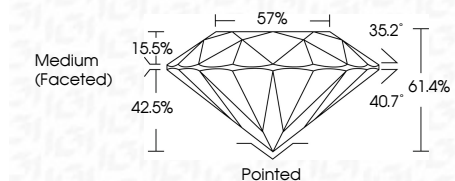

**ELECTRONIC COPY**

LG640422016  
Report verification at igi.org

June 27, 2024  
IGI Report Number **LG640422016**  
Description **LABORATORY GROWN DIAMOND**  
Shape and Cutting Style **ROUND BRILLIANT**  
Measurements **6.49 - 6.52 X 4.00 MM**

**GRADING RESULTS**

Carat Weight **1.03 CARAT**  
Color Grade **E**  
Clarity Grade **VS 1**  
Cut Grade **IDEAL**

**ADDITIONAL GRADING INFORMATION**

Polish **EXCELLENT**  
Symmetry **EXCELLENT**  
Fluorescence **NONE**  
Inscription(s) **IGI LG640422016**  
Comments: This Laboratory Grown Diamond was created by Chemical Vapor Deposition (CVD) growth process. Type IIa

June 27, 2024  
IGI Report No. LG640422016  
**ROUND BRILLIANT**  
6.49 - 6.52 X 4.00 MM  
1.03 CARAT  
E  
VS 1  
IDEAL  
61.4%  
57%  
Medium (Faceted)  
Pointed  
EXCELLENT  
EXCELLENT  
NONE  
IGI LG640422016  
Comments: This Laboratory Grown Diamond was created by Chemical Vapor Deposition (CVD) growth process. Type IIa

June 27, 2024  
IGI Report Number **LG640422016**  
Description **LABORATORY GROWN DIAMOND**  
Shape and Cutting Style **ROUND BRILLIANT**  
Measurements **6.49 - 6.52 X 4.00 MM**

**GRADING RESULTS**

Carat Weight **1.03 CARAT**  
Color Grade **E**  
Clarity Grade **VS 1**  
Cut Grade **IDEAL**