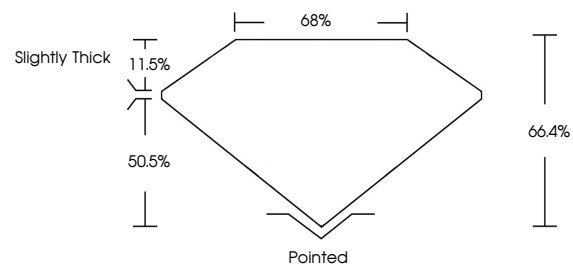

Measurements **8.15 X 5.83 X 3.87 MM**

GRADING RESULTS
Carat Weight **1.58 CARAT**
Color Grade **F**
Clarity Grade **VS 2**

ADDITIONAL GRADING INFORMATION

Polish **EXCELLENT**
Symmetry **EXCELLENT**
Fluorescence **NONE**
Inscription(s) **IGI LG640422213**

Comments: This Laboratory Grown Diamond was created by Chemical Vapor Deposition (CVD) growth process. Type IIa

June 29, 2024
IGI Report No **LG640422213**
CUT CORNERED RECT. MODIFIED BRILLIANT
8.15 X 5.83 X 3.87 MM
Carat Weight **1.58 CARAT**
Color Grade **F**
Clarity Grade **VS 2**
Depth **66.4%**
Table **50.5%**
Girdle **Slightly Thick**
Culet **Pointed**
Polish **EXCELLENT**
Symmetry **EXCELLENT**
Fluorescence **NONE**
Inscription(s) **IGI LG640422213**
Comments: This Laboratory Grown Diamond was created by Chemical Vapor Deposition (CVD) growth process. Type IIa

GRADING RESULTS

Carat Weight **1.58 CARAT**
Color Grade **F**
Clarity Grade **VS 2**

ADDITIONAL GRADING INFORMATION

Polish **EXCELLENT**
Symmetry **EXCELLENT**
Fluorescence **NONE**

Inscription(s) **IGI LG640422213**

Comments: This Laboratory Grown Diamond was created by Chemical Vapor Deposition (CVD) growth process. Type IIa

PROPORTIONS

Sample Image Used

CLARITY CHARACTERISTICS

KEY TO SYMBOLS

Red symbols indicate internal characteristics.
Green symbols indicate external characteristics.