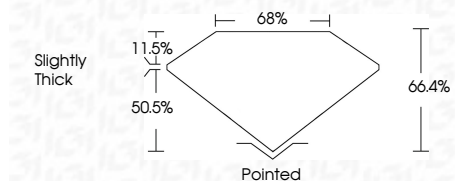

ELECTRONIC COPY

LG640422213
Report verification at igi.org

June 29, 2024
IGI Report Number **LG640422213**
Description **LABORATORY GROWN DIAMOND**

Shape and Cutting Style **CUT CORNERED
RECTANGULAR MODIFIED
BRILLIANT**

Measurements **8.15 X 5.83 X 3.87 MM**

GRADING RESULTS
Carat Weight **1.58 CARAT**
Color Grade **F**
Clarity Grade **VS 2**

ADDITIONAL GRADING INFORMATION

Polish **EXCELLENT**
Symmetry **EXCELLENT**
Fluorescence **NONE**
Inscription(s) **IGI LG640422213**

Comments: This Laboratory Grown Diamond was created by Chemical Vapor Deposition (CVD) growth process. Type IIa

June 29, 2024
IGI Report No **LG640422213**
CUT CORNERED RECT. MODIFIED BRILLIANT
8.15 X 5.83 X 3.87 MM
Carat Weight **1.58 CARAT**
Color Grade **F**
Clarity Grade **VS 2**
Depth **66.4%**
Table **50.5%**
Girdle **Slightly Thick**
Culet **Pointed**
Polish **EXCELLENT**
Symmetry **EXCELLENT**
Fluorescence **NONE**
Inscription(s) **IGI LG640422213**
Comments: This Laboratory Grown Diamond was created by Chemical Vapor Deposition (CVD) growth process. Type IIa

LABORATORY GROWN DIAMOND REPORT

June 29, 2024
IGI Report Number **LG640422213**
Description **LABORATORY GROWN DIAMOND**
Shape and Cutting Style **CUT CORNERED RECTANGULAR
MODIFIED BRILLIANT**
Measurements **8.15 X 5.83 X 3.87 MM**