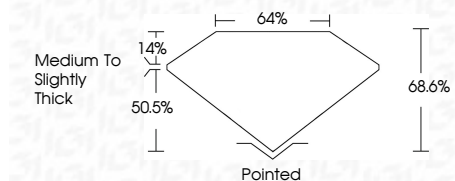

Measurements **8.40 X 6.01 X 4.12 MM**

GRADING RESULTS

Carat Weight **1.78 CARAT**
Color Grade **E**
Clarity Grade **VVS 2**

ADDITIONAL GRADING INFORMATION

Polish **EXCELLENT**
Symmetry **EXCELLENT**
Fluorescence **NONE**
Inscription(s) **(IGI) LG640433278**
Comments: This Laboratory Grown Diamond was created by Chemical Vapor Deposition (CVD) growth process. Type IIa

June 27, 2024
IGI Report No **LG640433278**
CUT CORNERED RECT. MODIFIED BRILLIANT
8.40 X 6.01 X 4.12 MM
Carat Weight **1.78 CARAT**
Color Grade **E**
Clarity Grade **VVS 2**
Depth **50.5%**
Table **14%**
Girdle **Medium to Slightly Thick**
Culet **Pointed**
Polish **EXCELLENT**
Symmetry **EXCELLENT**
Fluorescence **NONE**
Inscription(s) **(IGI) LG640433278**
Comments: This Laboratory Grown Diamond was created by Chemical Vapor Deposition (CVD) growth process. Type IIa

LABORATORY GROWN DIAMOND REPORT

June 27, 2024
IGI Report Number **LG640433278**
Description **LABORATORY GROWN DIAMOND**
Shape and Cutting Style **CUT CORNERED RECTANGULAR
MODIFIED BRILLIANT**
Measurements **8.40 X 6.01 X 4.12 MM**

GRADING RESULTS

Carat Weight **1.78 CARAT**
Color Grade **E**
Clarity Grade **VVS 2**

ADDITIONAL GRADING INFORMATION

Polish **EXCELLENT**
Symmetry **EXCELLENT**
Fluorescence **NONE**
Inscription(s) **(IGI) LG640433278**