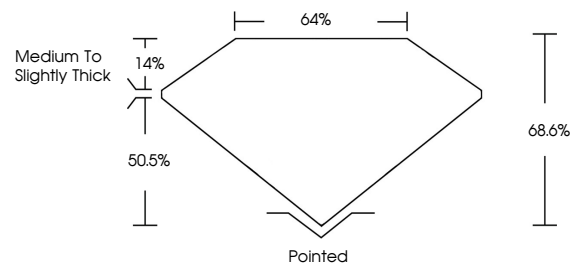

Measurements **8.40 X 6.01 X 4.12 MM**

GRADING RESULTS

Carat Weight **1.78 CARAT**
Color Grade **E**
Clarity Grade **VVS 2**

ADDITIONAL GRADING INFORMATION

Polish **EXCELLENT**
Symmetry **EXCELLENT**
Fluorescence **NONE**
Inscription(s) **(IGI) LG640433278**
Comments: This Laboratory Grown Diamond was created by Chemical Vapor Deposition (CVD) growth process. Type IIa

June 27, 2024
IGI Report No **LG640433278**
CUT CORNERED RECT. MODIFIED BRILLIANT
8.40 X 6.01 X 4.12 MM
Carat Weight **1.78 CARAT**
Color Grade **E**
Clarity Grade **VVS 2**
Depth **50.5%**
Table **14%**
Girdle **Medium to Slightly Thick**
Culet **Pointed**
Polish **EXCELLENT**
Symmetry **EXCELLENT**
Fluorescence **NONE**
Inscription(s) **(IGI) LG640433278**
Comments: This Laboratory Grown Diamond was created by Chemical Vapor Deposition (CVD) growth process. Type IIa

GRADING RESULTS

Carat Weight **1.78 CARAT**
Color Grade **E**
Clarity Grade **VVS 2**

ADDITIONAL GRADING INFORMATION

Polish **EXCELLENT**
Symmetry **EXCELLENT**
Fluorescence **NONE**
Inscription(s) **(IGI) LG640433278**

Comments: This Laboratory Grown Diamond was created by Chemical Vapor Deposition (CVD) growth process. Type IIa

PROPORTIONS

CLARITY CHARACTERISTICS

KEY TO SYMBOLS

Red symbols indicate internal characteristics.
Green symbols indicate external characteristics.