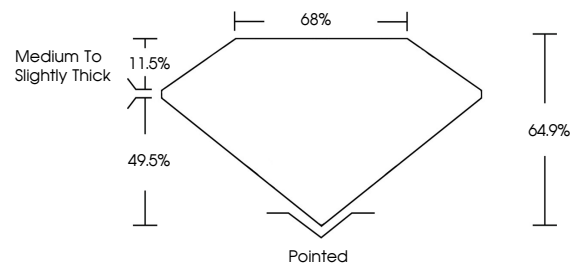

Measurements **6.92 X 5.36 X 3.48 MM**

GRADING RESULTS

Carat Weight **1.08 CARAT**
Color Grade **D**
Clarity Grade **VVS 2**

ADDITIONAL GRADING INFORMATION

Polish **EXCELLENT**
Symmetry **EXCELLENT**
Fluorescence **NONE**
Inscription(s) **IGI LG640433300**
Comments: This Laboratory Grown Diamond was created by Chemical Vapor Deposition (CVD) growth process. Type IIa

IGI

June 25, 2024
IGI Report No **LG640433300**
CUT CORNERED RECT. MODIFIED BRILLIANT
6.92 X 5.36 X 3.48 MM
Carat Weight **1.08 CARAT**
Color Grade **D**
Clarity Grade **VVS 2**
Depth **64.9%**
Table **49.5%**
Girdle **Medium to Slightly Thick**
Culet **Pointed**
Polish **EXCELLENT**
Symmetry **EXCELLENT**
Fluorescence **NONE**
Inscription(s) **IGI LG640433300**
Comments: This Laboratory Grown Diamond was created by Chemical Vapor Deposition (CVD) growth process. Type IIa

GRADING RESULTS

Carat Weight **1.08 CARAT**
Color Grade **D**
Clarity Grade **VVS 2**

ADDITIONAL GRADING INFORMATION

Polish **EXCELLENT**
Symmetry **EXCELLENT**
Fluorescence **NONE**
Inscription(s) **IGI LG640433300**

Comments: This Laboratory Grown Diamond was created by Chemical Vapor Deposition (CVD) growth process. Type IIa

PROPORTIONS

Sample Image Used

CLARITY CHARACTERISTICS

KEY TO SYMBOLS

Red symbols indicate internal characteristics.
Green symbols indicate external characteristics.