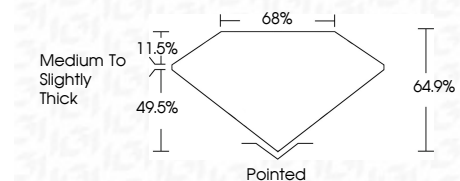

Measurements **6.92 X 5.36 X 3.48 MM**

GRADING RESULTS

Carat Weight **1.08 CARAT**
Color Grade **D**
Clarity Grade **VVS 2**

ADDITIONAL GRADING INFORMATION

Polish **EXCELLENT**
Symmetry **EXCELLENT**
Fluorescence **NONE**
Inscription(s) **IGI LG640433300**
Comments: This Laboratory Grown Diamond was created by Chemical Vapor Deposition (CVD) growth process. Type IIa

IGI

June 25, 2024
IGI Report No **LG640433300**
CUT CORNERED RECT. MODIFIED BRILLIANT
6.92 X 5.36 X 3.48 MM
Carat Weight **1.08 CARAT**
Color Grade **D**
Clarity Grade **VVS 2**
Depth **64.9%**
Table **49.5%**
Girdle **Medium to Slightly Thick**
Culet **Pointed**
Polish **EXCELLENT**
Symmetry **EXCELLENT**
Fluorescence **NONE**
Inscription(s) **IGI LG640433300**
Comments: This Laboratory Grown Diamond was created by Chemical Vapor Deposition (CVD) growth process. Type IIa

LABORATORY GROWN DIAMOND REPORT

June 25, 2024
IGI Report Number **LG640433300**
Description **LABORATORY GROWN DIAMOND**
Shape and Cutting Style **CUT CORNERED RECTANGULAR
MODIFIED BRILLIANT**
Measurements **6.92 X 5.36 X 3.48 MM**

GRADING RESULTS

Carat Weight **1.08 CARAT**
Color Grade **D**
Clarity Grade **VVS 2**

ADDITIONAL GRADING INFORMATION

Polish **EXCELLENT**
Symmetry **EXCELLENT**
Fluorescence **NONE**
Inscription(s) **IGI LG640433300**