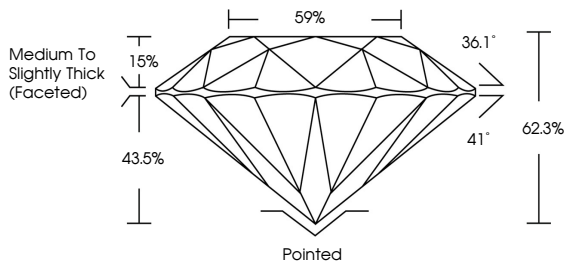

GRADING RESULTS

Carat Weight **1.08 CARAT**
Color Grade **G**
Clarity Grade **VVS 2**
Cut Grade **IDEAL**

ADDITIONAL GRADING INFORMATION

Polish **EXCELLENT**
Symmetry **EXCELLENT**
Fluorescence **NONE**
Inscription(s) **IGI LG640433882**
Comments: This Laboratory Grown Diamond was created by Chemical Vapor Deposition (CVD) growth process. Type IIa

June 26, 2024
IGI Report No. **LG640433882**
ROUND BRILLIANT
6.51 - 6.55 X 4.07 MM
1.08 CARAT
Color Grade **G**
Clarity Grade **VVS 2**
Cut Grade **IDEAL**
Depth **62.3%**
Table **59%**
Medium To Slightly Thick (Faceted)
Culet **Pointed**
Polish **EXCELLENT**
Symmetry **EXCELLENT**
Fluorescence **NONE**
Inscription(s) **IGI LG640433882**
Comments: This Laboratory Grown Diamond was created by Chemical Vapor Deposition (CVD) growth process. Type IIa

June 26, 2024
IGI Report Number **LG640433882**
Description **LABORATORY GROWN DIAMOND**
Shape and Cutting Style **ROUND BRILLIANT**
Measurements **6.51 - 6.55 X 4.07 MM**

GRADING RESULTS

Carat Weight **1.08 CARAT**
Color Grade **G**
Clarity Grade **VVS 2**
Cut Grade **IDEAL**

PROPORTIONS

CLARITY CHARACTERISTICS

KEY TO SYMBOLS

Red symbols indicate internal characteristics.
Green symbols indicate external characteristics.

Sample Image Used

COLOR

D	E	F	G	H	I	J	Faint	Very Light	Light
---	---	---	---	---	---	---	-------	------------	-------