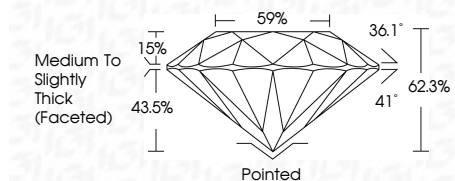

ELECTRONIC COPY

LG640433882
Report verification at igi.org

June 26, 2024
IGI Report Number **LG640433882**
Description **LABORATORY GROWN DIAMOND**
Shape and Cutting Style **ROUND BRILLIANT**
Measurements **6.51 - 6.55 X 4.07 MM**

GRADING RESULTS

Carat Weight **1.08 CARAT**
Color Grade **G**
Clarity Grade **VVS 2**
Cut Grade **IDEAL**

ADDITIONAL GRADING INFORMATION

Polish **EXCELLENT**
Symmetry **EXCELLENT**
Fluorescence **NONE**
Inscription(s) **IGI LG640433882**
Comments: This Laboratory Grown Diamond was created by Chemical Vapor Deposition (CVD) growth process. Type IIa

June 26, 2024
IGI Report No. **LG640433882**
ROUND BRILLIANT
6.51 - 6.55 X 4.07 MM
1.08 CARAT
Color Grade **G**
Clarity Grade **VVS 2**
Cut Grade **IDEAL**
Depth **62.3%**
Table **59%**
Medium To Slightly Thick (Faceted)
Culet **Pointed**
Polish **EXCELLENT**
Symmetry **EXCELLENT**
Fluorescence **NONE**
Inscription(s) **IGI LG640433882**
Comments: This Laboratory Grown Diamond was created by Chemical Vapor Deposition (CVD) growth process. Type IIa

June 26, 2024
IGI Report Number **LG640433882**
Description **LABORATORY GROWN DIAMOND**
Shape and Cutting Style **ROUND BRILLIANT**
Measurements **6.51 - 6.55 X 4.07 MM**

GRADING RESULTS

Carat Weight **1.08 CARAT**
Color Grade **G**
Clarity Grade **VVS 2**
Cut Grade **IDEAL**