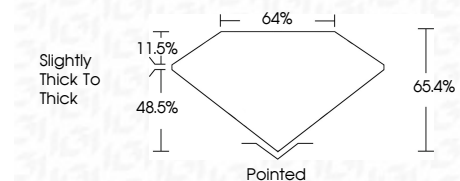

Measurements **7.68 X 5.08 X 3.32 MM**

GRADING RESULTS

Carat Weight **1.10 CARAT**
Color Grade **D**
Clarity Grade **VVS 1**

ADDITIONAL GRADING INFORMATION

Polish **EXCELLENT**
Symmetry **EXCELLENT**
Fluorescence **NONE**
Inscription(s) **IGI LG640439736**
Comments: This Laboratory Grown Diamond was created by Chemical Vapor Deposition (CVD) growth process. Type IIa

June 28, 2024
IGI Report No **LG640439736**
CUT CORNERED RECT. MODIFIED BRILLIANT
Carat Weight **1.10 CARAT**
Color Grade **D**
Clarity Grade **VVS 1**
Depth **11.5%**
Table **48.5%**
Girdle **Slightly thick to Thick**
Culet **Pointed**
Polish **EXCELLENT**
Symmetry **EXCELLENT**
Fluorescence **NONE**
Inscription(s) **IGI LG640439736**
Comments: This Laboratory Grown Diamond was created by Chemical Vapor Deposition (CVD) growth process. Type IIa

LABORATORY GROWN DIAMOND REPORT

June 28, 2024
IGI Report Number **LG640439736**
Description **LABORATORY GROWN DIAMOND**
Shape and Cutting Style **CUT CORNERED RECTANGULAR
MODIFIED BRILLIANT**
Measurements **7.68 X 5.08 X 3.32 MM**

GRADING RESULTS

Carat Weight **1.10 CARAT**
Color Grade **D**
Clarity Grade **VVS 1**

ADDITIONAL GRADING INFORMATION

Polish **EXCELLENT**
Symmetry **EXCELLENT**
Fluorescence **NONE**
Inscription(s) **IGI LG640439736**