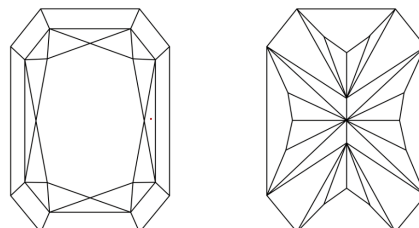

CLARITY CHARACTERISTICS

KEY TO SYMBOLS

Red symbols indicate internal characteristics.
Green symbols indicate external characteristics.