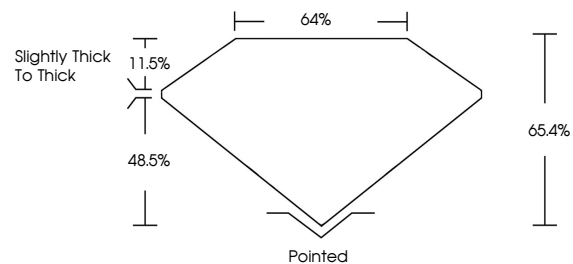

Measurements **7.68 X 5.08 X 3.32 MM**

GRADING RESULTS

Carat Weight **1.10 CARAT**
Color Grade **D**
Clarity Grade **VVS 1**

ADDITIONAL GRADING INFORMATION

Polish **EXCELLENT**
Symmetry **EXCELLENT**
Fluorescence **NONE**
Inscription(s) **IGI LG640439736**
Comments: This Laboratory Grown Diamond was created by Chemical Vapor Deposition (CVD) growth process. Type IIa

June 28, 2024
IGI Report No **LG640439736**
CUT CORNERED RECT. MODIFIED BRILLIANT
Carat Weight **1.10 CARAT**
Color Grade **D**
Clarity Grade **VVS 1**
Depth **11.5%**
Table **48.5%**
Girdle **Slightly thick to Thick**
Culet **Pointed**
Polish **EXCELLENT**
Symmetry **EXCELLENT**
Fluorescence **NONE**
Inscription(s) **IGI LG640439736**
Comments: This Laboratory Grown Diamond was created by Chemical Vapor Deposition (CVD) growth process. Type IIa

GRADING RESULTS

Carat Weight **1.10 CARAT**
Color Grade **D**
Clarity Grade **VVS 1**

ADDITIONAL GRADING INFORMATION

Polish **EXCELLENT**
Symmetry **EXCELLENT**
Fluorescence **NONE**
Inscription(s) **IGI LG640439736**

Comments: This Laboratory Grown Diamond was created by Chemical Vapor Deposition (CVD) growth process. Type IIa

PROPORTIONS

CLARITY CHARACTERISTICS

KEY TO SYMBOLS

Red symbols indicate internal characteristics.
Green symbols indicate external characteristics.