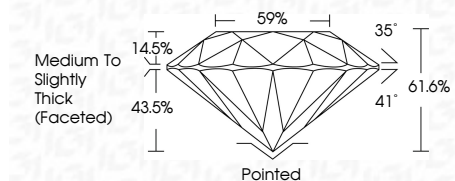

ELECTRONIC COPY

LG640440962
Report verification at igi.org

June 25, 2024
IGI Report Number **LG640440962**
Description **LABORATORY GROWN DIAMOND**
Shape and Cutting Style **ROUND BRILLIANT**
Measurements **8.12 - 8.19 X 5.02 MM**

GRADING RESULTS
Carat Weight **2.06 CARATS**
Color Grade **F**
Clarity Grade **VVS 2**
Cut Grade **IDEAL**

ADDITIONAL GRADING INFORMATION
Polish **EXCELLENT**
Symmetry **EXCELLENT**
Fluorescence **NONE**
Inscription(s) **IGI LG640440962**
Comments: This Laboratory Grown Diamond was created by Chemical Vapor Deposition (CVD) growth process. Type IIa

June 25, 2024
IGI Report No. **LG640440962**
ROUND BRILLIANT
8.12 - 8.19 X 5.02 MM
2.06 CARATS
Color Grade **F**
Clarity Grade **VVS 2**
Cut Grade **IDEAL**
Depth **61.6%**
Table **59%**
Girdle **Medium To Slightly Thick (Faceted)**
Culet **Pointed**
Polish **EXCELLENT**
Symmetry **EXCELLENT**
Fluorescence **NONE**
Inscription(s) **IGI LG640440962**
Comments: This Laboratory Grown Diamond was created by Chemical Vapor Deposition (CVD) growth process. Type IIa

June 25, 2024
IGI Report Number **LG640440962**
Description **LABORATORY GROWN DIAMOND**
Shape and Cutting Style **ROUND BRILLIANT**
Measurements **8.12 - 8.19 X 5.02 MM**

GRADING RESULTS
Carat Weight **2.06 CARATS**
Color Grade **F**
Clarity Grade **VVS 2**
Cut Grade **IDEAL**