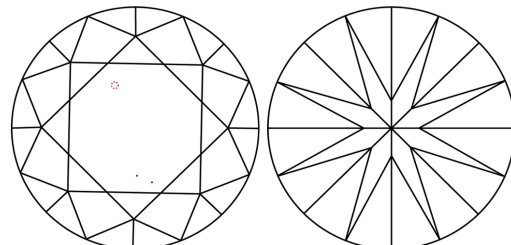

June 25, 2024
IGI Report Number **LG640440962**
Description **LABORATORY GROWN DIAMOND**
Shape and Cutting Style **ROUND BRILLIANT**
Measurements **8.12 - 8.19 X 5.02 MM**

GRADING RESULTS
Carat Weight **2.06 CARATS**
Color Grade **F**
Clarity Grade **VVS 2**
Cut Grade **IDEAL**

PROPORTIONS

CLARITY CHARACTERISTICS

KEY TO SYMBOLS
Red symbols indicate internal characteristics.
Green symbols indicate external characteristics.

Sample Image Used

COLOR

D	E	F	G	H	I	J	Faint	Very Light	Light
---	---	---	---	---	---	---	-------	------------	-------