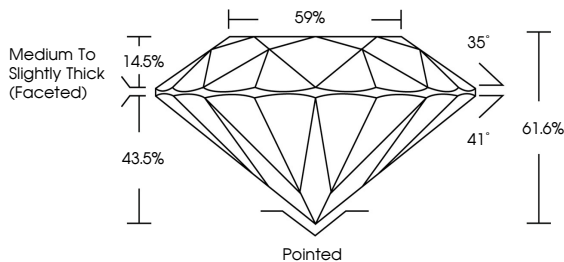

PROPORTIONS