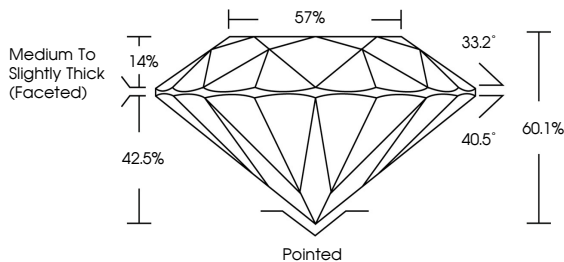

PROPORTIONS