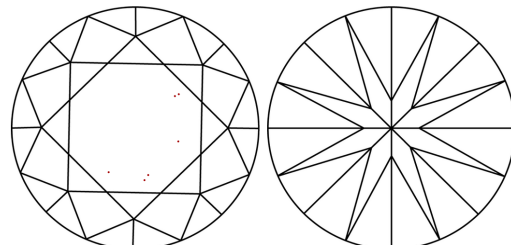

June 28, 2024
IGI Report Number **LG640444257**
Description **LABORATORY GROWN DIAMOND**
Shape and Cutting Style **ROUND BRILLIANT**
Measurements **8.14 - 8.19 X 4.91 MM**

GRADING RESULTS
Carat Weight **2.00 CARATS**
Color Grade **E**
Clarity Grade **VVS 2**
Cut Grade **IDEAL**

PROPORTIONS

CLARITY CHARACTERISTICS

KEY TO SYMBOLS
Red symbols indicate internal characteristics.
Green symbols indicate external characteristics.

Sample Image Used

COLOR

D	E	F	G	H	I	J	Faint	Very Light	Light
---	---	---	---	---	---	---	-------	------------	-------