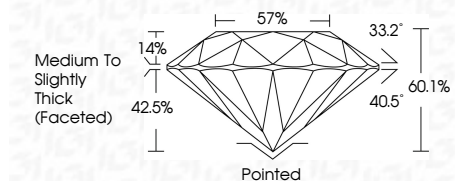

ELECTRONIC COPY

LG640444257
Report verification at igi.org

June 28, 2024
IGI Report Number **LG640444257**
Description **LABORATORY GROWN DIAMOND**
Shape and Cutting Style **ROUND BRILLIANT**
Measurements **8.14 - 8.19 X 4.91 MM**

GRADING RESULTS
Carat Weight **2.00 CARATS**
Color Grade **E**
Clarity Grade **VVS 2**
Cut Grade **IDEAL**

ADDITIONAL GRADING INFORMATION
Polish **EXCELLENT**
Symmetry **EXCELLENT**
Fluorescence **NONE**
Inscription(s) **IGI LG640444257**
Comments: This Laboratory Grown Diamond was created by Chemical Vapor Deposition (CVD) growth process. Type IIa

June 28, 2024
IGI Report No. **LG640444257**
ROUND BRILLIANT
8.14 - 8.19 X 4.91 MM
2.00 CARATS
Color Grade **E**
Clarity Grade **VVS 2**
Depth **IDEAL**
Table **60.1%**
Girdle **Medium To Slightly Thick (Faceted)**
Culet **Pointed**
Polish **EXCELLENT**
Symmetry **EXCELLENT**
Fluorescence **NONE**
Inscription(s) **IGI LG640444257**
Comments: This Laboratory Grown Diamond was created by Chemical Vapor Deposition (CVD) growth process. Type IIa

June 28, 2024
IGI Report Number **LG640444257**
Description **LABORATORY GROWN DIAMOND**
Shape and Cutting Style **ROUND BRILLIANT**
Measurements **8.14 - 8.19 X 4.91 MM**

GRADING RESULTS
Carat Weight **2.00 CARATS**
Color Grade **E**
Clarity Grade **VVS 2**
Cut Grade **IDEAL**