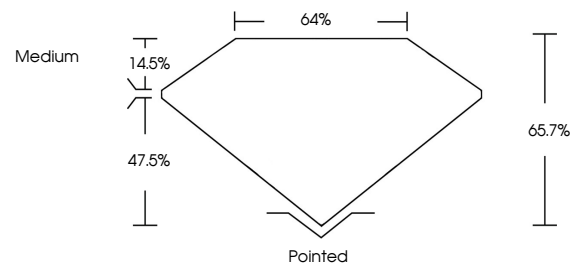

IGI

June 28, 2024
IGI Report No. **LG640445769**
CUT CORNERED RECT. MODIFIED BRILLIANT
7.20 X 4.95 X 3.25 MM
Carat Weight **1.00 CARAT**
Color Grade **E**
Clarity Grade **VS 1**
Depth **65.7%**
Table **64%**
Girdle **Medium**
Culet **Pointed**
Polish **EXCELLENT**
Symmetry **EXCELLENT**
Fluorescence **NONE**
Inscription(s) **(IGI) LG640445769**
Comments: This Laboratory Grown Diamond was created by Chemical Vapor Deposition (CVD) growth process. Type IIa

GRADING RESULTS

Carat Weight **1.00 CARAT**
Color Grade **E**
Clarity Grade **VS 1**

ADDITIONAL GRADING INFORMATION

Polish **EXCELLENT**
Symmetry **EXCELLENT**
Fluorescence **NONE**
Inscription(s) **(IGI) LG640445769**

Comments: This Laboratory Grown Diamond was created by Chemical Vapor Deposition (CVD) growth process. Type IIa

PROPORTIONS

Sample Image Used

CLARITY CHARACTERISTICS

KEY TO SYMBOLS

Red symbols indicate internal characteristics.
Green symbols indicate external characteristics.