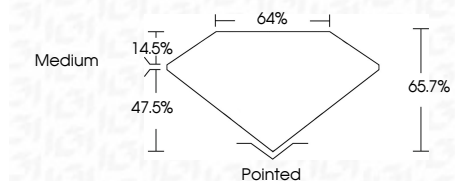

ELECTRONIC COPY

LG640445769
Report verification at igi.org

June 28, 2024
IGI Report Number **LG640445769**
Description **LABORATORY GROWN DIAMOND**
Shape and Cutting Style **CUT CORNERED
RECTANGULAR MODIFIED
BRILLIANT**
Measurements **7.20 X 4.95 X 3.25 MM**

GRADING RESULTS

Carat Weight **1.00 CARAT**
Color Grade **E**
Clarity Grade **VS 1**

ADDITIONAL GRADING INFORMATION

Polish **EXCELLENT**
Symmetry **EXCELLENT**
Fluorescence **NONE**
Inscription(s) **(IGI) LG640445769**
Comments: This Laboratory Grown Diamond was created by Chemical Vapor Deposition (CVD) growth process. Type IIa

IGI

June 28, 2024
IGI Report No. **LG640445769**
CUT CORNERED RECT. MODIFIED BRILLIANT
7.20 X 4.95 X 3.25 MM
Carat Weight **1.00 CARAT**
Color Grade **E**
Clarity Grade **VS 1**
Depth **65.7%**
Table **64%**
Girdle **Medium**
Culet **Pointed**
Polish **EXCELLENT**
Symmetry **EXCELLENT**
Fluorescence **NONE**
Inscription(s) **(IGI) LG640445769**
Comments: This Laboratory Grown Diamond was created by Chemical Vapor Deposition (CVD) growth process. Type IIa

LABORATORY GROWN DIAMOND REPORT

June 28, 2024
IGI Report Number **LG640445769**
Description **LABORATORY GROWN DIAMOND**
Shape and Cutting Style **CUT CORNERED RECTANGULAR
MODIFIED BRILLIANT**
Measurements **7.20 X 4.95 X 3.25 MM**