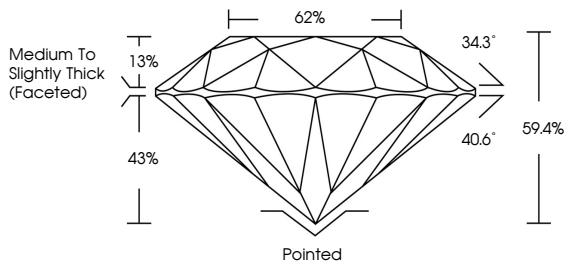

PROPORTIONS