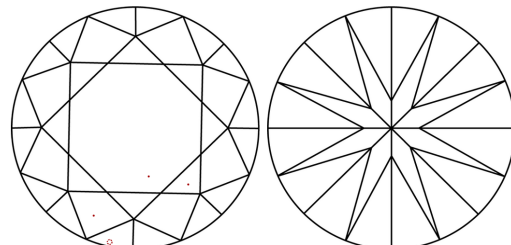

June 27, 2024
IGI Report Number **LG640448197**
Description **LABORATORY GROWN DIAMOND**
Shape and Cutting Style **ROUND BRILLIANT**
Measurements **8.23 - 8.27 X 4.91 MM**

GRADING RESULTS
Carat Weight **2.08 CARATS**
Color Grade **F**
Clarity Grade **VS 1**
Cut Grade **EXCELLENT**

PROPORTIONS

CLARITY CHARACTERISTICS

KEY TO SYMBOLS
Red symbols indicate internal characteristics.
Green symbols indicate external characteristics.

Sample Image Used

COLOR

D	E	F	G	H	I	J	Faint	Very Light	Light
---	---	---	---	---	---	---	-------	------------	-------