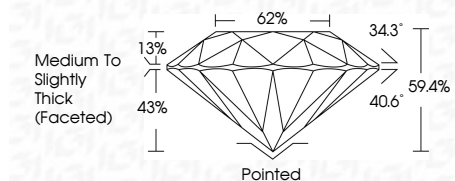

ELECTRONIC COPY

LG640448197
Report verification at igi.org

June 27, 2024
IGI Report Number **LG640448197**
Description **LABORATORY GROWN DIAMOND**
Shape and Cutting Style **ROUND BRILLIANT**
Measurements **8.23 - 8.27 X 4.91 MM**

GRADING RESULTS
Carat Weight **2.08 CARATS**
Color Grade **F**
Clarity Grade **VS 1**
Cut Grade **EXCELLENT**

ADDITIONAL GRADING INFORMATION
Polish **EXCELLENT**
Symmetry **EXCELLENT**
Fluorescence **NONE**
Inscription(s) **IGI LG640448197**
Comments: This Laboratory Grown Diamond was created by Chemical Vapor Deposition (CVD) growth process. Type IIa

June 27, 2024
IGI Report No LG640448197
ROUND BRILLIANT
8.23 - 8.27 X 4.91 MM
2.08 CARATS
Color Grade **F**
Clarity Grade **VS 1**
Cut Grade **EXCELLENT**
Depth **59.4%**
Table **62%**
Girdle **Medium To Slightly Thick (Faceted)**
Culet **Pointed**
Polish **EXCELLENT**
Symmetry **EXCELLENT**
Fluorescence **NONE**
Inscription(s) **IGI LG640448197**
Comments: This Laboratory Grown Diamond was created by Chemical Vapor Deposition (CVD) growth process. Type IIa

June 27, 2024
IGI Report Number **LG640448197**
Description **LABORATORY GROWN DIAMOND**
Shape and Cutting Style **ROUND BRILLIANT**
Measurements **8.23 - 8.27 X 4.91 MM**

GRADING RESULTS
Carat Weight **2.08 CARATS**
Color Grade **F**
Clarity Grade **VS 1**
Cut Grade **EXCELLENT**