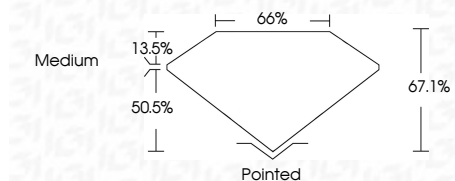

ELECTRONIC COPY

LG640455883
Report verification at igi.org

June 28, 2024
IGI Report Number **LG640455883**
Description **LABORATORY GROWN DIAMOND**

Shape and Cutting Style **CUT CORNERED
RECTANGULAR MODIFIED
BRILLIANT**

Measurements **8.18 X 5.81 X 3.90 MM**

GRADING RESULTS
Carat Weight **1.57 CARAT**
Color Grade **D**
Clarity Grade **VS 1**

ADDITIONAL GRADING INFORMATION
Polish **EXCELLENT**
Symmetry **EXCELLENT**
Fluorescence **NONE**
Inscription(s) **(IGI) LG640455883**
Comments: This Laboratory Grown Diamond was created by Chemical Vapor Deposition (CVD) growth process. Type IIa

June 28, 2024
IGI Report No. **LG640455883**
CUT CORNERED RECT. MODIFIED BRILLIANT
8.18 X 5.81 X 3.90 MM
Carat Weight **1.57 CARAT**
Color Grade **D**
Clarity Grade **VS 1**
Depth **67.1%**
Table **50.5%**
Girdle **Medium**
Culet **Pointed**
Polish **EXCELLENT**
Symmetry **EXCELLENT**
Fluorescence **NONE**
Inscription(s) **(IGI) LG640455883**
Comments: This Laboratory Grown Diamond was created by Chemical Vapor Deposition (CVD) growth process. Type IIa

LABORATORY GROWN DIAMOND REPORT

June 28, 2024
IGI Report Number **LG640455883**
Description **LABORATORY GROWN DIAMOND**
Shape and Cutting Style **CUT CORNERED RECTANGULAR
MODIFIED BRILLIANT**
Measurements **8.18 X 5.81 X 3.90 MM**