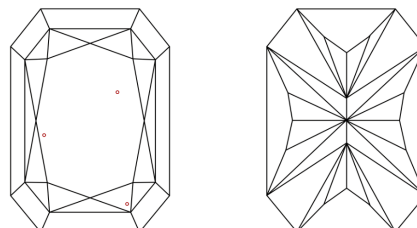

CLARITY CHARACTERISTICS

KEY TO SYMBOLS

Red symbols indicate internal characteristics.
Green symbols indicate external characteristics.

COLOR

D E F G H I J Faint Very Light Light

CLARITY

IF	VS¹⁻²	VS¹⁻²	SI¹⁻²	I¹⁻³
Internally Flawless	Very Very Slightly Included	Very Slightly Included	Slightly Included	Included