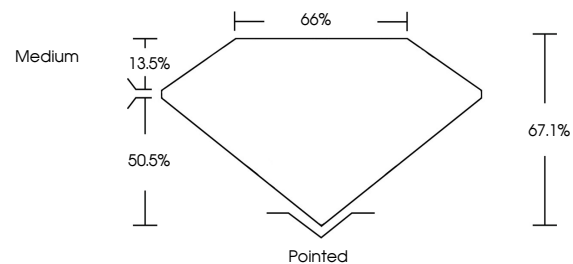

PROPORTIONS