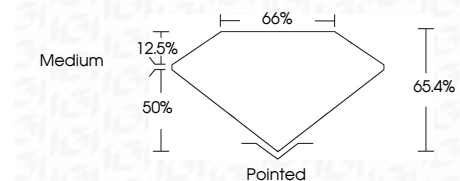

ELECTRONIC COPY

LG640457269
Report verification at igi.org

June 30, 2024
IGI Report Number **LG640457269**
Description **LABORATORY GROWN DIAMOND**
Shape and Cutting Style **CUT CORNERED
RECTANGULAR MODIFIED
BRILLIANT**
Measurements **8.04 X 5.52 X 3.61 MM**

GRADING RESULTS

Carat Weight **1.39 CARAT**
Color Grade **E**
Clarity Grade **VVS 2**

ADDITIONAL GRADING INFORMATION

Polish **EXCELLENT**
Symmetry **EXCELLENT**
Fluorescence **NONE**
Inscription(s) **(IGI) LG640457269**
Comments: This Laboratory Grown Diamond was created by Chemical Vapor Deposition (CVD) growth process. Type IIa

June 30, 2024
IGI Report No. **LG640457269**
CUT CORNERED RECT. MODIFIED BRILLIANT
8.04 X 5.52 X 3.61 MM
Carat Weight **1.39 CARAT**
Color Grade **E**
Clarity Grade **VVS 2**
Depth **65.4%**
Table **50%**
Girdle **Medium**
Culet **Pointed**
Polish **EXCELLENT**
Symmetry **EXCELLENT**
Fluorescence **NONE**
Inscription(s) **(IGI) LG640457269**
Comments: This Laboratory Grown Diamond was created by Chemical Vapor Deposition (CVD) growth process. Type IIa

LABORATORY GROWN DIAMOND REPORT

June 30, 2024
IGI Report Number **LG640457269**
Description **LABORATORY GROWN DIAMOND**
Shape and Cutting Style **CUT CORNERED RECTANGULAR
MODIFIED BRILLIANT**
Measurements **8.04 X 5.52 X 3.61 MM**