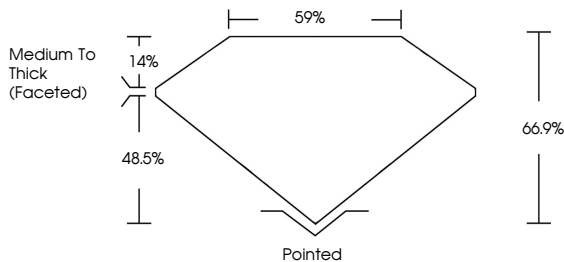

PROPORTIONS