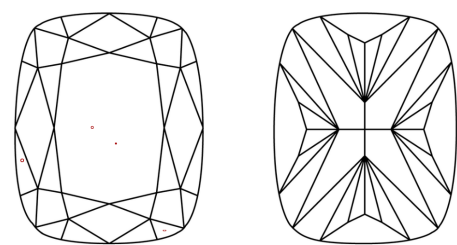

CLARITY CHARACTERISTICS

KEY TO SYMBOLS

Red symbols indicate internal characteristics.
Green symbols indicate external characteristics.