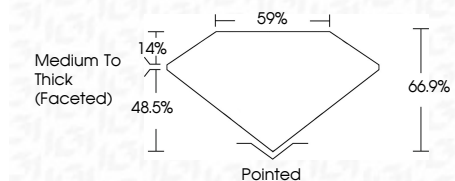

**ELECTRONIC COPY**

LG640458445  
Report verification at [igi.org](http://igi.org)

June 28, 2024  
IGI Report Number **LG640458445**  
Description **LABORATORY GROWN DIAMOND**  
Shape and Cutting Style **CUSHION BRILLIANT**  
Measurements **7.28 X 5.16 X 3.45 MM**

**GRADING RESULTS**

Carat Weight **1.04 CARAT**  
Color Grade **F**  
Clarity Grade **VS 1**

**ADDITIONAL GRADING INFORMATION**

Polish **EXCELLENT**  
Symmetry **EXCELLENT**  
Fluorescence **NONE**  
Inscription(s) **IGI LG640458445**  
Comments: This Laboratory Grown Diamond was created by Chemical Vapor Deposition (CVD) growth process. Type IIa

**IGI**

June 28, 2024  
IGI Report No. LG640458445  
**CUSHION BRILLIANT**  
7.28 X 5.16 X 3.45 MM  
1.04 CARAT  
F  
VS 1  
66.9%  
48.5%  
14%  
Medium To Thick (Faceted)  
Pointed  
EXCELLENT  
EXCELLENT  
NONE  
IGI LG640458445  
Comments: This Laboratory Grown Diamond was created by Chemical Vapor Deposition (CVD) growth process. Type IIa

June 28, 2024  
IGI Report Number **LG640458445**  
Description **LABORATORY GROWN DIAMOND**  
Shape and Cutting Style **CUSHION BRILLIANT**  
Measurements **7.28 X 5.16 X 3.45 MM**

**GRADING RESULTS**