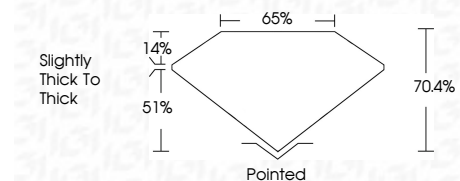

ELECTRONIC COPY

LG640459072
Report verification at igi.org

July 6, 2024
IGI Report Number **LG640459072**
Description **LABORATORY GROWN DIAMOND**
Shape and Cutting Style **CUT CORNERED
RECTANGULAR MODIFIED
BRILLIANT**
Measurements **9.39 X 6.41 X 4.51 MM**

GRADING RESULTS

Carat Weight **2.37 CARATS**
Color Grade **FANCY VIVID YELLOW**
Clarity Grade **VS 2**

ADDITIONAL GRADING INFORMATION

Polish **EXCELLENT**
Symmetry **EXCELLENT**
Fluorescence **NONE**
Inscription(s) **IGI LG640459072**
Comments: This Laboratory Grown Diamond was created by Chemical Vapor Deposition (CVD) growth process.

July 6, 2024
IGI Report No **LG640459072**
CUT CORNERED RECT. MODIFIED BRILLIANT
Carat Weight **2.37 CARATS**
Color Grade **FANCY VIVID YELLOW**
Clarity Grade **VS 2**
Depth **70.4%**
Table **65%**
Girdle **Slightly thick to thick**
Culet **Pointed**
Polish **EXCELLENT**
Symmetry **EXCELLENT**
Fluorescence **NONE**
Inscription(s) **IGI LG640459072**
Comments: This Laboratory Grown Diamond was created by Chemical Vapor Deposition (CVD) growth process.

GRADING RESULTS

Carat Weight **2.37 CARATS**
Color Grade **FANCY VIVID YELLOW**
Clarity Grade **VS 2**

ADDITIONAL GRADING INFORMATION

Polish **EXCELLENT**
Symmetry **EXCELLENT**
Fluorescence **NONE**
Inscription(s) **IGI LG640459072**