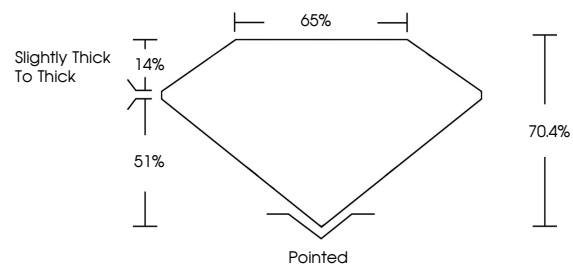

July 6, 2024
IGI Report No **LG640459072**
CUT CORNERED RECT. MODIFIED BRILLIANT
Carat Weight **2.37 CARATS**
Color Grade **FANCY VIVID YELLOW**
Clarity Grade **VS 2**
Depth **70.4%**
Table **65%**
Girdle **Slightly thick to thick**
Culet **Pointed**
Polish **EXCELLENT**
Symmetry **EXCELLENT**
Fluorescence **NONE**
Inscription(s) **IGI LG640459072**
Comments: This Laboratory Grown Diamond was created by Chemical Vapor Deposition (CVD) growth process.

GRADING RESULTS

Carat Weight **2.37 CARATS**
Color Grade **FANCY VIVID YELLOW**
Clarity Grade **VS 2**

ADDITIONAL GRADING INFORMATION

Polish **EXCELLENT**
Symmetry **EXCELLENT**
Fluorescence **NONE**
Inscription(s) **IGI LG640459072**

Comments: This Laboratory Grown Diamond was created by Chemical Vapor Deposition (CVD) growth process.

PROPORTIONS

CLARITY CHARACTERISTICS

KEY TO SYMBOLS

Red symbols indicate internal characteristics.
Green symbols indicate external characteristics.