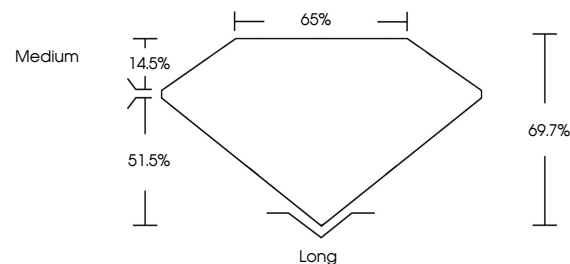

July 3, 2024
IGI Report No LG640462216
EMERALD CUT
3.12 CARATS
9.87 X 6.79 X 4.73 MM
Color Grade **FANCY VIVID BLUE**
Clarity Grade **VS 1**
Depth **69.7%**
Table **51.5%**
Girdle **Medium**
Culet **Long**
Polish **EXCELLENT**
Symmetry **EXCELLENT**
Fluorescence **NONE**
Inscription(s) **IGI LG640462216**

GRADING RESULTS

Carat Weight **3.12 CARATS**
Color Grade **FANCY VIVID BLUE**
Clarity Grade **VS 1**

ADDITIONAL GRADING INFORMATION

Polish **EXCELLENT**
Symmetry **EXCELLENT**
Fluorescence **NONE**
Inscription(s) **IGI LG640462216**

Comments: This Laboratory Grown Diamond was created by Chemical Vapor Deposition (CVD) growth process. Indications of post-growth treatment.

PROPORTIONS

Sample Image Used

CLARITY CHARACTERISTICS

KEY TO SYMBOLS