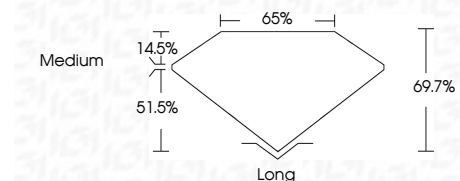

ELECTRONIC COPY

LG640462216
Report verification at igi.org

July 3, 2024
IGI Report Number **LG640462216**
Description **LABORATORY GROWN DIAMOND**
Shape and Cutting Style **EMERALD CUT**
Measurements **9.87 X 6.79 X 4.73 MM**

GRADING RESULTS

Carat Weight **3.12 CARATS**
Color Grade **FANCY VIVID BLUE**
Clarity Grade **VS 1**

ADDITIONAL GRADING INFORMATION

Polish **EXCELLENT**
Symmetry **EXCELLENT**
Fluorescence **NONE**
Inscription(s) **IGI LG640462216**
Comments: This Laboratory Grown Diamond was created by Chemical Vapor Deposition (CVD) growth process. Indications of post-growth treatment.

July 3, 2024
IGI Report No LG640462216
EMERALD CUT
3.12 CARATS
9.87 X 6.79 X 4.73 MM
Color Grade **FANCY VIVID BLUE**
Clarity Grade **VS 1**
Depth **69.7%**
Table **51.5%**
Girdle **Medium**
Culet **Long**
Polish **EXCELLENT**
Symmetry **EXCELLENT**
Fluorescence **NONE**
Inscription(s) **IGI LG640462216**

GRADING RESULTS

Carat Weight **3.12 CARATS**
Color Grade **FANCY VIVID BLUE**
Clarity Grade **VS 1**

ADDITIONAL GRADING INFORMATION

Polish **EXCELLENT**
Symmetry **EXCELLENT**
Fluorescence **NONE**
Inscription(s) **IGI LG640462216**