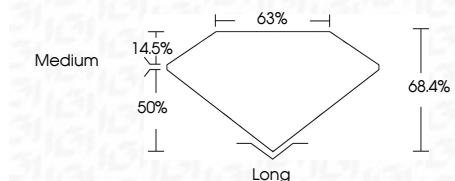

ELECTRONIC COPY

LG640462217
Report verification at igi.org

July 3, 2024
IGI Report Number **LG640462217**
Description **LABORATORY GROWN DIAMOND**
Shape and Cutting Style **EMERALD CUT**
Measurements **10.13 X 6.73 X 4.60 MM**

GRADING RESULTS

Carat Weight **3.09 CARATS**
Color Grade **FANCY VIVID BLUE**
Clarity Grade **VS 1**

ADDITIONAL GRADING INFORMATION

Polish **EXCELLENT**
Symmetry **EXCELLENT**
Fluorescence **NONE**
Inscription(s) **(IGI) LG640462217**
Comments: This Laboratory Grown Diamond was created by Chemical Vapor Deposition (CVD) growth process. Indications of post-growth treatment.

July 3, 2024
IGI Report No. LG640462217
EMERALD CUT
3.09 CARATS
Carat Weight
Color Grade **FANCY VIVID BLUE**
Clarity Grade **VS 1**
Depth **68.4%**
Table **50%**
Girdle **Medium**
Culet **Long**
Polish **EXCELLENT**
Symmetry **EXCELLENT**
Fluorescence **NONE**
Inscription(s) **(IGI) LG640462217**

Comments: This Laboratory Grown Diamond was created by Chemical Vapor Deposition (CVD) growth process. Indications of post-growth treatment.

LABORATORY GROWN DIAMOND REPORT

July 3, 2024
IGI Report Number **LG640462217**
Description **LABORATORY GROWN DIAMOND**
Shape and Cutting Style **EMERALD CUT**
Measurements **10.13 X 6.73 X 4.60 MM**