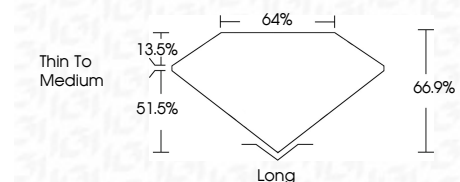

ELECTRONIC COPY

LG640462229
Report verification at igi.org

July 3, 2024
IGI Report Number **LG640462229**
Description **LABORATORY GROWN DIAMOND**
Shape and Cutting Style **EMERALD CUT**
Measurements **9.02 X 6.05 X 4.05 MM**

GRADING RESULTS
Carat Weight **2.07 CARATS**
Color Grade **FANCY VIVID BLUE**
Clarity Grade **VS 1**

ADDITIONAL GRADING INFORMATION
Polish **EXCELLENT**
Symmetry **EXCELLENT**
Fluorescence **NONE**
Inscription(s) **IGI LG640462229**
Comments: This Laboratory Grown Diamond was created by Chemical Vapor Deposition (CVD) growth process. Indications of post-growth treatment.

July 3, 2024
IGI Report No **LG640462229**
EMERALD CUT
2.07 CARATS
Carat Weight **2.07 CARATS**
Color Grade **FANCY VIVID BLUE**
Clarity Grade **VS 1**
Depth **66.9%**
Table **64%**
Girdle **Thin To Medium**
Culet **Long**
Polish **EXCELLENT**
Symmetry **EXCELLENT**
Fluorescence **NONE**
Inscription(s) **IGI LG640462229**
Comments: This Laboratory Grown Diamond was created by Chemical Vapor Deposition (CVD) growth process. Indications of post-growth treatment.

LABORATORY GROWN DIAMOND REPORT

July 3, 2024
IGI Report Number **LG640462229**
Description **LABORATORY GROWN DIAMOND**
Shape and Cutting Style **EMERALD CUT**
Measurements **9.02 X 6.05 X 4.05 MM**

GRADING RESULTS
Carat Weight **2.07 CARATS**
Color Grade **FANCY VIVID BLUE**
Clarity Grade **VS 1**