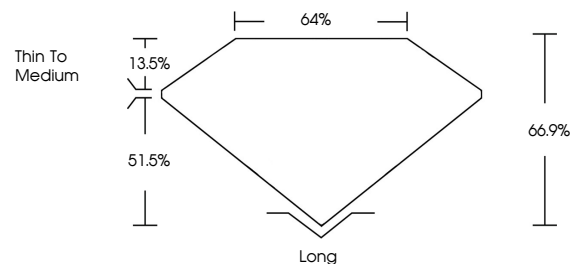

July 3, 2024
IGI Report No **LG640462229**
EMERALD CUT
2.07 CARATS
Carat Weight **2.07 CARATS**
Color Grade **FANCY VIVID BLUE**
Clarity Grade **VS 1**
Depth **66.9%**
Table **64%**
Girdle **Thin To Medium**
Culet **Long**
Polish **EXCELLENT**
Symmetry **EXCELLENT**
Fluorescence **NONE**
Inscription(s) **IGI LG640462229**
Comments: This Laboratory Grown Diamond was created by Chemical Vapor Deposition (CVD) growth process. Indications of post-growth treatment.

LABORATORY GROWN DIAMOND REPORT

July 3, 2024
IGI Report Number **LG640462229**
Description **LABORATORY GROWN DIAMOND**
Shape and Cutting Style **EMERALD CUT**
Measurements **9.02 X 6.05 X 4.05 MM**

GRADING RESULTS
Carat Weight **2.07 CARATS**
Color Grade **FANCY VIVID BLUE**
Clarity Grade **VS 1**

PROPORTIONS

Sample Image Used

CLARITY CHARACTERISTICS

KEY TO SYMBOLS

Red symbols indicate internal characteristics.
Green symbols indicate external characteristics.

COLOR

D E F G H I J Faint Very Light Light