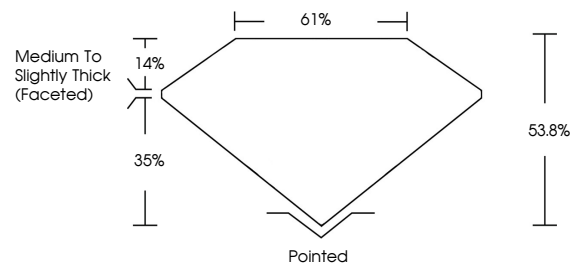

PROPORTIONS