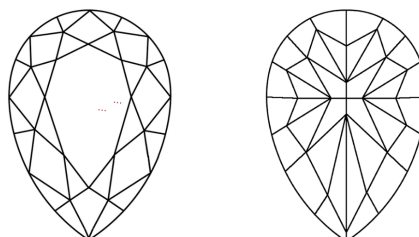

CLARITY CHARACTERISTICS

KEY TO SYMBOLS

Red symbols indicate internal characteristics.
Green symbols indicate external characteristics.