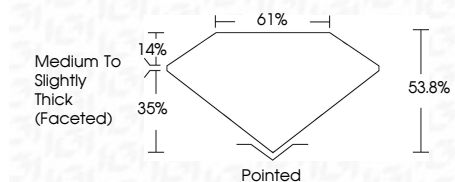

ELECTRONIC COPY

LG640462235
Report verification at igi.org

July 3, 2024
IGI Report Number **LG640462235**
Description **LABORATORY GROWN DIAMOND**
Shape and Cutting Style **PEAR MODIFIED BRILLIANT**
Measurements **9.85 X 6.26 X 3.37 MM**

GRADING RESULTS
Carat Weight **1.34 CARAT**
Color Grade **FANCY VIVID BLUE**
Clarity Grade **VS 1**

ADDITIONAL GRADING INFORMATION
Polish **EXCELLENT**
Symmetry **VERY GOOD**
Fluorescence **NONE**
Inscription(s) **IGI LG640462235**
Comments: This Laboratory Grown Diamond was created by Chemical Vapor Deposition (CVD) growth process. Indications of post-growth treatment.

LABORATORY GROWN DIAMOND REPORT

July 3, 2024
IGI Report Number **LG640462235**
Description **LABORATORY GROWN DIAMOND**
Shape and Cutting Style **PEAR MODIFIED BRILLIANT**
Measurements **9.85 X 6.26 X 3.37 MM**

GRADING RESULTS
Carat Weight **1.34 CARAT**
Color Grade **FANCY VIVID BLUE**
Clarity Grade **VS 1**

ADDITIONAL GRADING INFORMATION
Polish **EXCELLENT**
Symmetry **VERY GOOD**
Fluorescence **NONE**
Inscription(s) **IGI LG640462235**