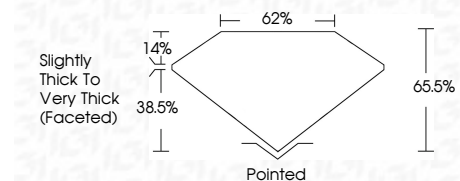

ELECTRONIC COPY

LG640462239
Report verification at igi.org

July 4, 2024
IGI Report Number **LG640462239**
Description **LABORATORY GROWN DIAMOND**
Shape and Cutting Style **PEAR MODIFIED BRILLIANT**
Measurements **8.25 X 5.53 X 3.62 MM**

GRADING RESULTS
Carat Weight **1.16 CARAT**
Color Grade **FANCY VIVID BLUE**
Clarity Grade **VS 1**

ADDITIONAL GRADING INFORMATION
Polish **EXCELLENT**
Symmetry **EXCELLENT**
Fluorescence **NONE**
Inscription(s) **IGI LG640462239**
Comments: This Laboratory Grown Diamond was created by Chemical Vapor Deposition (CVD) growth process. Indications of post-growth treatment.

July 4, 2024
IGI Report No **LG640462239**
PEAR MODIFIED BRILLIANT
Carat Weight **1.16 CARAT**
Color Grade **FANCY VIVID BLUE**
Clarity Grade **VS 1**
Depth **38.5%**
Table **14%**
Girdle **Slightly Thick To Very Thick (Faceted)**
Culet **Pointed**
Polish **EXCELLENT**
Symmetry **EXCELLENT**
Fluorescence **NONE**
Inscription(s) **IGI LG640462239**
Comments: This Laboratory Grown Diamond was created by Chemical Vapor Deposition (CVD) growth process. Indications of post-growth treatment.

July 4, 2024
IGI Report Number **LG640462239**
Description **LABORATORY GROWN DIAMOND**
Shape and Cutting Style **PEAR MODIFIED BRILLIANT**
Measurements **8.25 X 5.53 X 3.62 MM**

GRADING RESULTS
Carat Weight **1.16 CARAT**
Color Grade **FANCY VIVID BLUE**
Clarity Grade **VS 1**