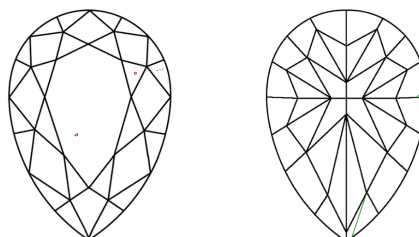

July 4, 2024
IGI Report Number **LG640462239**
Description **LABORATORY GROWN DIAMOND**
Shape and Cutting Style **PEAR MODIFIED BRILLIANT**
Measurements **8.25 X 5.53 X 3.62 MM**

GRADING RESULTS
Carat Weight **1.16 CARAT**
Color Grade **FANCY VIVID BLUE**
Clarity Grade **VS 1**

PROPORTIONS

CLARITY CHARACTERISTICS

KEY TO SYMBOLS

Red symbols indicate internal characteristics.
Green symbols indicate external characteristics.

Sample Image Used

COLOR

D E F G H I J Faint Very Light Light