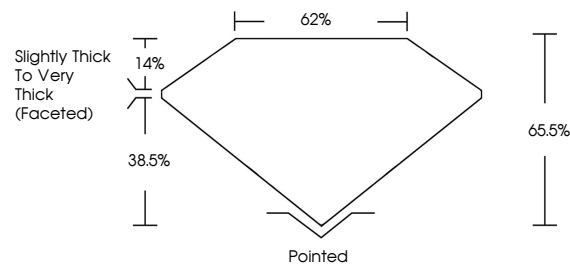

PROPORTIONS