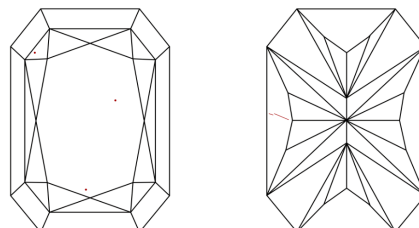

CLARITY CHARACTERISTICS

KEY TO SYMBOLS

Red symbols indicate internal characteristics.
Green symbols indicate external characteristics.

COLOR

D E F G H I J Faint Very Light Light

CLARITY

IF	VS¹⁻²	VS¹⁻²	SI¹⁻²	I¹⁻³
Internally Flawless	Very Very Slightly Included	Very Slightly Included	Slightly Included	Included