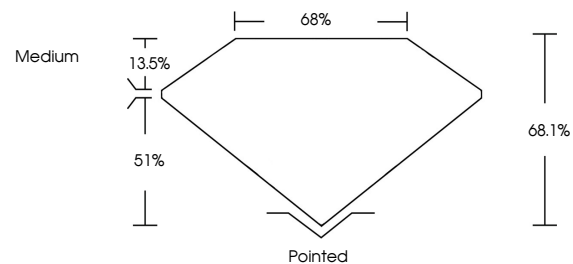

PROPORTIONS