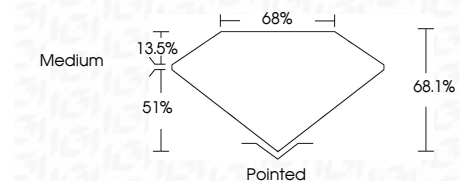

Measurements **8.18 X 5.62 X 3.83 MM**

GRADING RESULTS
Carat Weight **1.50 CARAT**
Color Grade **F**
Clarity Grade **VS 2**

ADDITIONAL GRADING INFORMATION
Polish **EXCELLENT**
Symmetry **EXCELLENT**
Fluorescence **NONE**
Inscription(s) **(IGI) LG640474760**
Comments: This Laboratory Grown Diamond was created by Chemical Vapor Deposition (CVD) growth process. Type IIa

June 21, 2024
IGI Report No **LG640474760**
CUT CORNERED RECT. MODIFIED BRILLIANT
8.18 X 5.62 X 3.83 MM
Carat Weight **1.50 CARAT**
Color Grade **F**
Clarity Grade **VS 2**
Depth **51%**
Table **13.5%**
Girdle **Medium**
Culet **Pointed**
Polish **EXCELLENT**
Symmetry **EXCELLENT**
Fluorescence **NONE**
Inscription(s) **(IGI) LG640474760**
Comments: This Laboratory Grown Diamond was created by Chemical Vapor Deposition (CVD) growth process. Type IIa

LABORATORY GROWN DIAMOND REPORT

June 21, 2024
IGI Report Number **LG640474760**
Description **LABORATORY GROWN DIAMOND**
Shape and Cutting Style **CUT CORNERED RECTANGULAR
MODIFIED BRILLIANT**
Measurements **8.18 X 5.62 X 3.83 MM**

GRADING RESULTS
Carat Weight **1.50 CARAT**
Color Grade **F**
Clarity Grade **VS 2**

ADDITIONAL GRADING INFORMATION
Polish **EXCELLENT**
Symmetry **EXCELLENT**
Fluorescence **NONE**
Inscription(s) **(IGI) LG640474760**