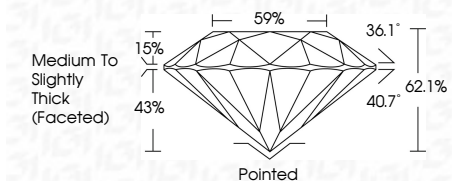

ELECTRONIC COPY

LG640476911
Report verification at igi.org

June 25, 2024
IGI Report Number **LG640476911**
Description **LABORATORY GROWN DIAMOND**
Shape and Cutting Style **ROUND BRILLIANT**
Measurements **7.31 - 7.36 X 4.55 MM**

GRADING RESULTS
Carat Weight **1.52 CARAT**
Color Grade **G**
Clarity Grade **VVS 1**
Cut Grade **IDEAL**

ADDITIONAL GRADING INFORMATION
Polish **EXCELLENT**
Symmetry **EXCELLENT**
Fluorescence **NONE**
Inscription(s) **IGI LG640476911**
Comments: This Laboratory Grown Diamond was created by Chemical Vapor Deposition (CVD) growth process. Type IIa

June 25, 2024
IGI Report No **LG640476911**
ROUND BRILLIANT
Carat Weight **1.52 CARAT**
Color Grade **G**
Clarity Grade **VVS 1**
Cut Grade **IDEAL**
Depth **62.1%**
Table **59%**
Girdle **Medium To Slightly Thick (Faceted)**
Culet **Pointed**
Polish **EXCELLENT**
Symmetry **EXCELLENT**
Fluorescence **NONE**
Inscription(s) **IGI LG640476911**
Comments: This Laboratory Grown Diamond was created by Chemical Vapor Deposition (CVD) growth process. Type IIa

June 25, 2024
IGI Report Number **LG640476911**
Description **LABORATORY GROWN DIAMOND**
Shape and Cutting Style **ROUND BRILLIANT**
Measurements **7.31 - 7.36 X 4.55 MM**

GRADING RESULTS
Carat Weight **1.52 CARAT**
Color Grade **G**
Clarity Grade **VVS 1**
Cut Grade **IDEAL**