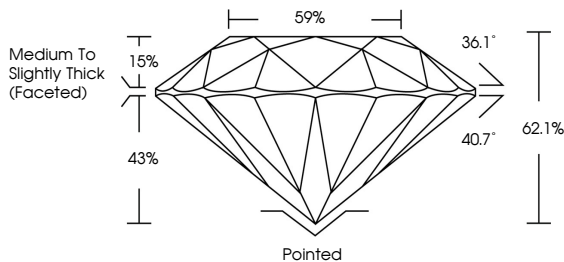

GRADING RESULTS
Carat Weight **1.52 CARAT**
Color Grade **G**
Clarity Grade **VVS 1**
Cut Grade **IDEAL**

ADDITIONAL GRADING INFORMATION
Polish **EXCELLENT**
Symmetry **EXCELLENT**
Fluorescence **NONE**
Inscription(s) **IGI LG640476911**
Comments: This Laboratory Grown Diamond was created by Chemical Vapor Deposition (CVD) growth process. Type IIa

June 25, 2024
IGI Report No **LG640476911**
ROUND BRILLIANT
Carat Weight **1.52 CARAT**
Color Grade **G**
Clarity Grade **VVS 1**
Cut Grade **IDEAL**
Depth **62.1%**
Table **59%**
Girdle **Medium To Slightly Thick (Faceted)**
Culet **Pointed**
Polish **EXCELLENT**
Symmetry **EXCELLENT**
Fluorescence **NONE**
Inscription(s) **IGI LG640476911**
Comments: This Laboratory Grown Diamond was created by Chemical Vapor Deposition (CVD) growth process. Type IIa

June 25, 2024
IGI Report Number **LG640476911**
Description **LABORATORY GROWN DIAMOND**
Shape and Cutting Style **ROUND BRILLIANT**
Measurements **7.31 - 7.36 X 4.55 MM**

GRADING RESULTS
Carat Weight **1.52 CARAT**
Color Grade **G**
Clarity Grade **VVS 1**
Cut Grade **IDEAL**

PROPORTIONS

Sample Image Used

CLARITY CHARACTERISTICS

KEY TO SYMBOLS
Red symbols indicate internal characteristics.
Green symbols indicate external characteristics.

COLOR

D	E	F	G	H	I	J	Faint	Very Light	Light
---	---	---	---	---	---	---	-------	------------	-------