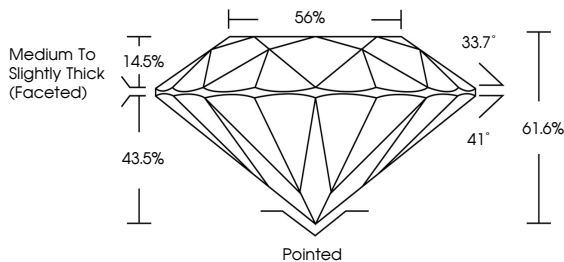

PROPORTIONS