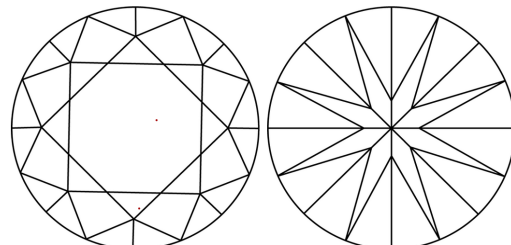

June 21, 2024
IGI Report Number **LG640477396**
Description **LABORATORY GROWN DIAMOND**
Shape and Cutting Style **ROUND BRILLIANT**
Measurements **8.19 - 8.24 X 5.06 MM**

GRADING RESULTS
Carat Weight **2.09 CARATS**
Color Grade **E**
Clarity Grade **VVS 2**
Cut Grade **IDEAL**

PROPORTIONS

CLARITY CHARACTERISTICS

KEY TO SYMBOLS
Red symbols indicate internal characteristics.
Green symbols indicate external characteristics.

Sample Image Used

COLOR

D	E	F	G	H	I	J	Faint	Very Light	Light
---	---	---	---	---	---	---	-------	------------	-------