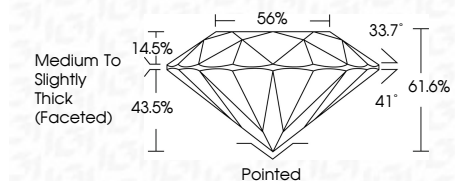

ELECTRONIC COPY

LG640477396
Report verification at igi.org

June 21, 2024
IGI Report Number **LG640477396**
Description **LABORATORY GROWN DIAMOND**
Shape and Cutting Style **ROUND BRILLIANT**
Measurements **8.19 - 8.24 X 5.06 MM**

GRADING RESULTS
Carat Weight **2.09 CARATS**
Color Grade **E**
Clarity Grade **VVS 2**
Cut Grade **IDEAL**

ADDITIONAL GRADING INFORMATION
Polish **EXCELLENT**
Symmetry **EXCELLENT**
Fluorescence **NONE**
Inscription(s) **IGI LG640477396**
Comments: This Laboratory Grown Diamond was created by Chemical Vapor Deposition (CVD) growth process. Type IIa

June 21, 2024
IGI Report No **LG640477396**
ROUND BRILLIANT
8.19 - 8.24 X 5.06 MM
2.09 CARATS
Color Grade **E**
Clarity Grade **VVS 2**
Cut Grade **IDEAL**
Depth **61.6%**
Table **56%**
Girdle **Medium To Slightly Thick (Faceted)**
Culet **Pointed**
Polish **EXCELLENT**
Symmetry **EXCELLENT**
Fluorescence **NONE**
Inscription(s) **IGI LG640477396**
Comments: This Laboratory Grown Diamond was created by Chemical Vapor Deposition (CVD) growth process. Type IIa

June 21, 2024
IGI Report Number **LG640477396**
Description **LABORATORY GROWN DIAMOND**
Shape and Cutting Style **ROUND BRILLIANT**
Measurements **8.19 - 8.24 X 5.06 MM**

GRADING RESULTS
Carat Weight **2.09 CARATS**
Color Grade **E**
Clarity Grade **VVS 2**
Cut Grade **IDEAL**