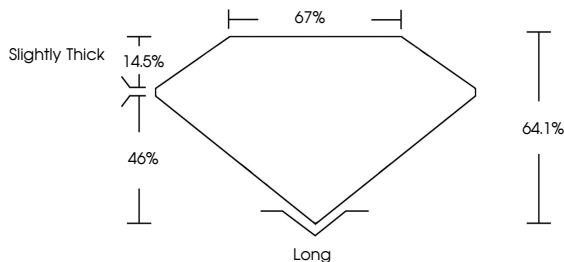

PROPORTIONS