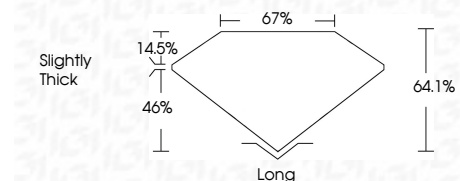

**ELECTRONIC COPY**

LG640485073  
Report verification at igi.org

July 5, 2024  
IGI Report Number **LG640485073**  
Description **LABORATORY GROWN DIAMOND**  
Shape and Cutting Style **EMERALD CUT**  
Measurements **12.20 X 7.93 X 5.08 MM**

**GRADING RESULTS**  
Carat Weight **5.01 CARATS**  
Color Grade **F**  
Clarity Grade **SI 1**

**ADDITIONAL GRADING INFORMATION**  
Polish **EXCELLENT**  
Symmetry **EXCELLENT**  
Fluorescence **NONE**  
Inscription(s) **IGI LG640485073**  
Comments: This Laboratory Grown Diamond was created by Chemical Vapor Deposition (CVD) growth process. Type IIa

July 5, 2024  
IGI Report No **LG640485073**  
**EMERALD CUT**  
5.01 CARATS  
F  
SI 1  
5.01 CARATS  
F  
12.20 X 7.93 X 5.08 MM  
Color Grade  
Clarity Grade  
Table  
Girdle  
Slightly Thick  
Culet  
Polish  
Symmetry  
Fluorescence  
Inscription(s)  
None  
None  
IGI LG640485073  
Comments: This Laboratory Grown Diamond was created by Chemical Vapor Deposition (CVD) growth process. Type IIa

**LABORATORY GROWN DIAMOND REPORT**

July 5, 2024  
IGI Report Number **LG640485073**  
Description **LABORATORY GROWN DIAMOND**  
Shape and Cutting Style **EMERALD CUT**  
Measurements **12.20 X 7.93 X 5.08 MM**