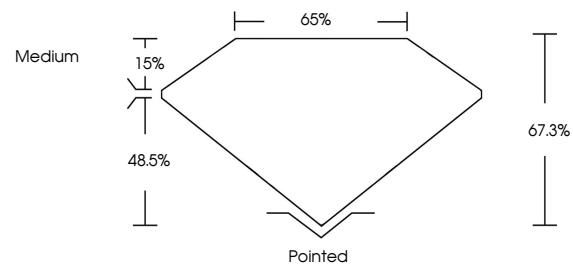

Measurements **8.83 X 6.11 X 4.11 MM**

GRADING RESULTS

Carat Weight **1.96 CARAT**
Color Grade **F**
Clarity Grade **VS 1**

ADDITIONAL GRADING INFORMATION

Polish **EXCELLENT**
Symmetry **EXCELLENT**
Fluorescence **NONE**
Inscription(s) **IGI LG640486617**
Comments: This Laboratory Grown Diamond was created by Chemical Vapor Deposition (CVD) growth process. Type IIa

June 24, 2024
IGI Report No. **LG640486617**
CUT CORNERED RECT. MODIFIED BRILLIANT
8.83 X 6.11 X 4.11 MM
Carat Weight **1.96 CARAT**
Color Grade **F**
Clarity Grade **VS 1**
Depth **48.5%**
Table **15%**
Girdle **Medium**
Culet **Pointed**
Polish **EXCELLENT**
Symmetry **EXCELLENT**
Fluorescence **NONE**
Inscription(s) **IGI LG640486617**
Comments: This Laboratory Grown Diamond was created by Chemical Vapor Deposition (CVD) growth process. Type IIa

GRADING RESULTS

Carat Weight **1.96 CARAT**
Color Grade **F**
Clarity Grade **VS 1**

ADDITIONAL GRADING INFORMATION

Polish **EXCELLENT**
Symmetry **EXCELLENT**
Fluorescence **NONE**
Inscription(s) **IGI LG640486617**

Comments: This Laboratory Grown Diamond was created by Chemical Vapor Deposition (CVD) growth process. Type IIa

PROPORTIONS

CLARITY CHARACTERISTICS

KEY TO SYMBOLS

Red symbols indicate internal characteristics.
Green symbols indicate external characteristics.