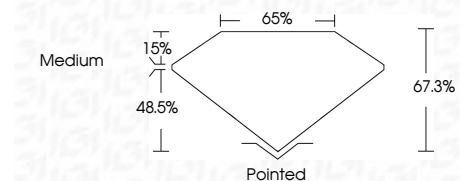

Measurements **8.83 X 6.11 X 4.11 MM**

GRADING RESULTS

Carat Weight **1.96 CARAT**
Color Grade **F**
Clarity Grade **VS 1**

ADDITIONAL GRADING INFORMATION

Polish **EXCELLENT**
Symmetry **EXCELLENT**
Fluorescence **NONE**
Inscription(s) **IGI LG640486617**
Comments: This Laboratory Grown Diamond was created by Chemical Vapor Deposition (CVD) growth process. Type IIa

June 24, 2024
IGI Report No. **LG640486617**
CUT CORNERED RECT. MODIFIED BRILLIANT
8.83 X 6.11 X 4.11 MM
Carat Weight **1.96 CARAT**
Color Grade **F**
Clarity Grade **VS 1**
Depth **48.5%**
Table **15%**
Girdle **Medium**
Culet **Pointed**
Polish **EXCELLENT**
Symmetry **EXCELLENT**
Fluorescence **NONE**
Inscription(s) **IGI LG640486617**
Comments: This Laboratory Grown Diamond was created by Chemical Vapor Deposition (CVD) growth process. Type IIa

LABORATORY GROWN DIAMOND REPORT

June 24, 2024
IGI Report Number **LG640486617**
Description **LABORATORY GROWN DIAMOND**
Shape and Cutting Style **CUT CORNERED RECTANGULAR
MODIFIED BRILLIANT**
Measurements **8.83 X 6.11 X 4.11 MM**

GRADING RESULTS

Carat Weight **1.96 CARAT**
Color Grade **F**
Clarity Grade **VS 1**

ADDITIONAL GRADING INFORMATION

Polish **EXCELLENT**
Symmetry **EXCELLENT**
Fluorescence **NONE**
Inscription(s) **IGI LG640486617**