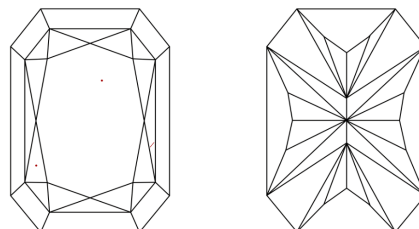

CLARITY CHARACTERISTICS

KEY TO SYMBOLS

Red symbols indicate internal characteristics.
Green symbols indicate external characteristics.