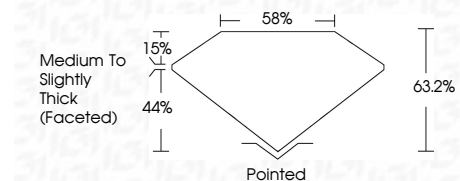

ELECTRONIC COPY

LG640496761
Report verification at igi.org

June 25, 2024
IGI Report Number **LG640496761**
Description **LABORATORY GROWN DIAMOND**
Shape and Cutting Style **OVAL BRILLIANT**
Measurements **11.78 X 8.43 X 5.33 MM**

GRADING RESULTS
Carat Weight **3.35 CARATS**
Color Grade **F**
Clarity Grade **VS 1**

ADDITIONAL GRADING INFORMATION
Polish **EXCELLENT**
Symmetry **EXCELLENT**
Fluorescence **NONE**
Inscription(s) **IGI LG640496761**
Comments: This Laboratory Grown Diamond was created by Chemical Vapor Deposition (CVD) growth process. Type IIa

June 25, 2024
IGI Report No LG640496761
OVAL BRILLIANT
Carat Weight **3.35 CARATS**
Color Grade **F**
Clarity Grade **VS 1**
Depth **63.2%**
Table **44%**
Girdle **Medium to Slightly Thick (Faceted)**
Culet **Pointed**
Polish **EXCELLENT**
Symmetry **EXCELLENT**
Fluorescence **NONE**
Inscription(s) **IGI LG640496761**
Comments: This Laboratory Grown Diamond was created by Chemical Vapor Deposition (CVD) growth process. Type IIa

June 25, 2024
IGI Report Number **LG640496761**
Description **LABORATORY GROWN DIAMOND**
Shape and Cutting Style **OVAL BRILLIANT**
Measurements **11.78 X 8.43 X 5.33 MM**

GRADING RESULTS
Carat Weight **3.35 CARATS**
Color Grade **F**
Clarity Grade **VS 1**