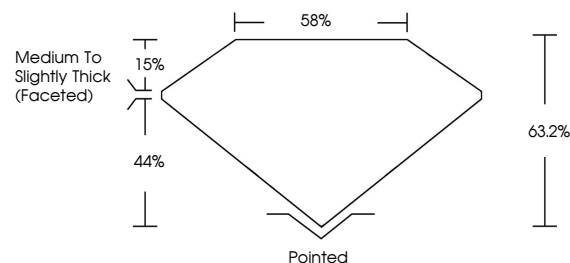

PROPORTIONS