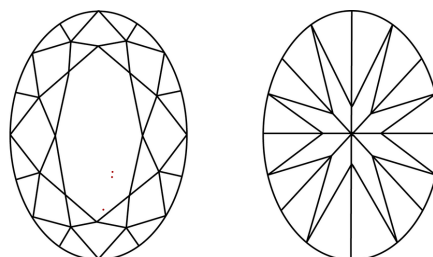

June 25, 2024
IGI Report Number **LG640496761**
Description **LABORATORY GROWN DIAMOND**
Shape and Cutting Style **OVAL BRILLIANT**
Measurements **11.78 X 8.43 X 5.33 MM**

GRADING RESULTS
Carat Weight **3.35 CARATS**
Color Grade **F**
Clarity Grade **VS 1**

PROPORTIONS

Sample Image Used

CLARITY CHARACTERISTICS

KEY TO SYMBOLS

Red symbols indicate internal characteristics.
Green symbols indicate external characteristics.

COLOR

D E F G H I J Faint Very Light Light