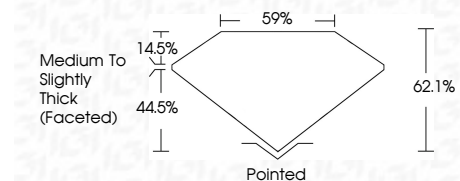

**ELECTRONIC COPY**

LG641406248  
Report verification at igi.org

July 1, 2024  
IGI Report Number **LG641406248**  
Description **LABORATORY GROWN DIAMOND**  
Shape and Cutting Style **OVAL BRILLIANT**  
Measurements **9.22 X 6.60 X 4.10 MM**

**GRADING RESULTS**  
Carat Weight **1.55 CARAT**  
Color Grade **D**  
Clarity Grade **VS 1**

**ADDITIONAL GRADING INFORMATION**  
Polish **EXCELLENT**  
Symmetry **EXCELLENT**  
Fluorescence **NONE**  
Inscription(s) **IGI LG641406248**  
Comments: This Laboratory Grown Diamond was created by Chemical Vapor Deposition (CVD) growth process. Type IIa

July 1, 2024  
IGI Report No LG641406248  
OVAL BRILLIANT  
1.55 CARAT  
D  
9.22 X 6.60 X 4.10 MM  
Carat Weight  
Color Grade  
Clarity Grade  
Depth  
Table  
Girdle  
Medium to Slightly Thick (Faceted)  
Pointed  
EXCELLENT  
EXCELLENT  
NONE  
IGI LG641406248  
Inscription(s)  
Comments: This Laboratory Grown Diamond was created by Chemical Vapor Deposition (CVD) growth process. Type IIa

July 1, 2024  
IGI Report Number **LG641406248**  
Description **LABORATORY GROWN DIAMOND**  
Shape and Cutting Style **OVAL BRILLIANT**  
Measurements **9.22 X 6.60 X 4.10 MM**

**GRADING RESULTS**  
Carat Weight **1.55 CARAT**  
Color Grade **D**  
Clarity Grade **VS 1**