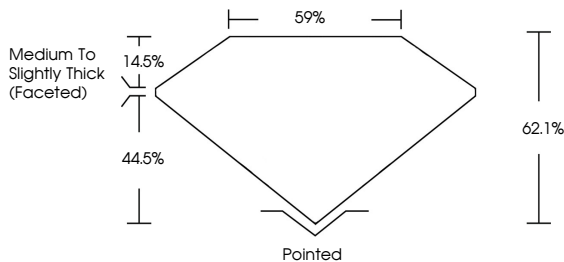

PROPORTIONS