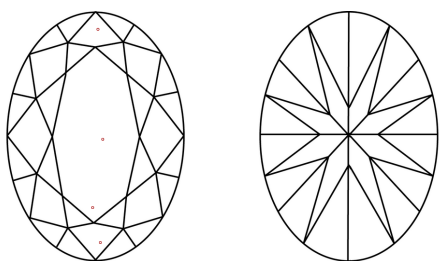

July 1, 2024  
IGI Report Number **LG641406248**  
Description **LABORATORY GROWN DIAMOND**  
Shape and Cutting Style **OVAL BRILLIANT**  
Measurements **9.22 X 6.60 X 4.10 MM**

**GRADING RESULTS**  
Carat Weight **1.55 CARAT**  
Color Grade **D**  
Clarity Grade **VS 1**

**PROPORTIONS**

Sample Image Used

**CLARITY CHARACTERISTICS**

**KEY TO SYMBOLS**  
Red symbols indicate internal characteristics.  
Green symbols indicate external characteristics.

**COLOR**

D	E	F	G	H	I	J	Faint	Very Light	Light
---	---	---	---	---	---	---	-------	------------	-------