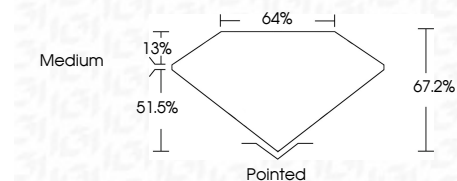

ELECTRONIC COPY

LG641406527
Report verification at igi.org

July 3, 2024
IGI Report Number **LG641406527**
Description **LABORATORY GROWN DIAMOND**
Shape and Cutting Style **CUT CORNERED
RECTANGULAR MODIFIED
BRILLIANT**

Measurements **7.96 X 5.46 X 3.67 MM**

GRADING RESULTS

Carat Weight **1.33 CARAT**
Color Grade **F**
Clarity Grade **VS 2**

ADDITIONAL GRADING INFORMATION

Polish **EXCELLENT**
Symmetry **EXCELLENT**
Fluorescence **NONE**
Inscription(s) **IGI LG641406527**
Comments: This Laboratory Grown Diamond was created by Chemical Vapor Deposition (CVD) growth process. Type IIa

July 3, 2024
IGI Report No **LG641406527**
CUT CORNERED RECT. MODIFIED BRILLIANT
1.33 CARAT **F**
7.96 X 5.46 X 3.67 MM
Color Grade **VS 2**
Depth **51.5%**
Table **13%**
Girdle **Medium**
Culet **Pointed**
Polish **EXCELLENT**
Symmetry **EXCELLENT**
Fluorescence **NONE**
Inscription(s) **IGI LG641406527**
Comments: This Laboratory Grown Diamond was created by Chemical Vapor Deposition (CVD) growth process. Type IIa

LABORATORY GROWN DIAMOND REPORT

July 3, 2024
IGI Report Number **LG641406527**
Description **LABORATORY GROWN DIAMOND**
Shape and Cutting Style **CUT CORNERED RECTANGULAR
MODIFIED BRILLIANT**
Measurements **7.96 X 5.46 X 3.67 MM**