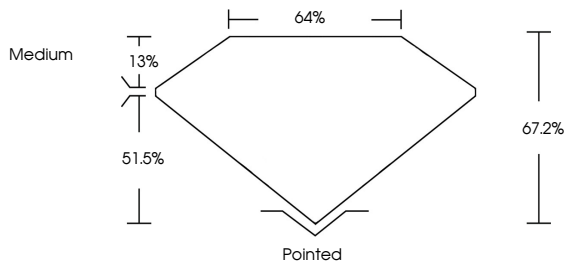

Measurements **7.96 X 5.46 X 3.67 MM**

GRADING RESULTS

Carat Weight **1.33 CARAT**
Color Grade **F**
Clarity Grade **VS 2**

ADDITIONAL GRADING INFORMATION

Polish **EXCELLENT**
Symmetry **EXCELLENT**
Fluorescence **NONE**
Inscription(s) **IGI LG641406527**
Comments: This Laboratory Grown Diamond was created by Chemical Vapor Deposition (CVD) growth process. Type IIa

GRADING RESULTS

Carat Weight **1.33 CARAT**
Color Grade **F**
Clarity Grade **VS 2**

ADDITIONAL GRADING INFORMATION

Polish **EXCELLENT**
Symmetry **EXCELLENT**
Fluorescence **NONE**
Inscription(s) **IGI LG641406527**

Comments: This Laboratory Grown Diamond was created by Chemical Vapor Deposition (CVD) growth process. Type IIa

PROPORTIONS

Sample Image Used

CLARITY CHARACTERISTICS

KEY TO SYMBOLS

Red symbols indicate internal characteristics.
Green symbols indicate external characteristics.