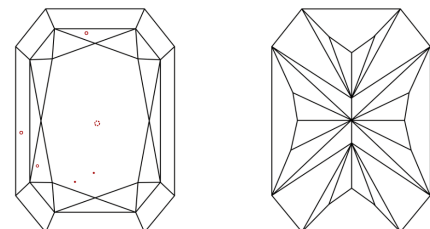

CLARITY CHARACTERISTICS

KEY TO SYMBOLS

Red symbols indicate internal characteristics.
Green symbols indicate external characteristics.

COLOR

D	E	F	G	H	I	J	Faint	Very Light	Light

CLARITY

IF	VS¹⁻²	VS¹⁻²	SI¹⁻²	I¹⁻³
Internally Flawless	Very Very Slightly Included	Very Slightly Included	Slightly Included	Included