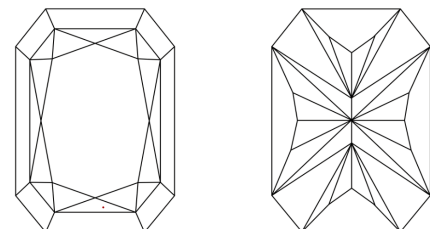

CLARITY CHARACTERISTICS

KEY TO SYMBOLS

Red symbols indicate internal characteristics.
Green symbols indicate external characteristics.