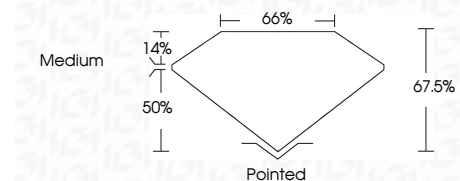

Measurements **7.14 X 5.02 X 3.39 MM**

GRADING RESULTS

Carat Weight **1.05 CARAT**
Color Grade **F**
Clarity Grade **VVS 2**

ADDITIONAL GRADING INFORMATION

Polish **EXCELLENT**
Symmetry **EXCELLENT**
Fluorescence **NONE**
Inscription(s) **IGI LG641407404**
Comments: This Laboratory Grown Diamond was created by Chemical Vapor Deposition (CVD) growth process. Type IIa

July 4, 2024
IGI Report No **LG641407404**
CUT CORNERED RECT. MODIFIED BRILLIANT
Carat Weight **1.05 CARAT**
Color Grade **F**
Clarity Grade **VVS 2**
Depth **67.5%**
Table **65%**
Girdle **Medium**
Culet **Pointed**
Polish **EXCELLENT**
Symmetry **EXCELLENT**
Fluorescence **NONE**
Inscription(s) **IGI LG641407404**
Comments: This Laboratory Grown Diamond was created by Chemical Vapor Deposition (CVD) growth process. Type IIa

LABORATORY GROWN DIAMOND REPORT

July 4, 2024
IGI Report Number **LG641407404**
Description **LABORATORY GROWN DIAMOND**
Shape and Cutting Style **CUT CORNERED RECTANGULAR
MODIFIED BRILLIANT**
Measurements **7.14 X 5.02 X 3.39 MM**

GRADING RESULTS

Carat Weight **1.05 CARAT**
Color Grade **F**
Clarity Grade **VVS 2**

ADDITIONAL GRADING INFORMATION

Polish **EXCELLENT**
Symmetry **EXCELLENT**
Fluorescence **NONE**
Inscription(s) **IGI LG641407404**